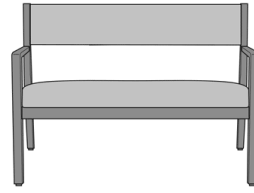

kwalu.

Caterina Dining

Caterina Dining Chair, Slat
Back
Model: CTED11
23.5W 22.5D 33.75H
25AH

Caterina Dining Chair,
Upholstered Back
Model: CTED21
23.5W 22.5D 33.75H
25AH

Caterina Occasional Table

Caterina End Table, Round
Top

Model: CTETBLA11
23.5W 23.5D 22H

Caterina End Table, Round
Corian/Hanex Top

Model: CTETBLA12
23.5W 23.5D 22H

Caterina Coffee Table,
Round Top

Model: CTETBLB11
30W 30D 18H

Caterina Coffee Table, Oval
Top

Model: CTETBLB21
42W 24D 18H

Caterina Bariatric

Caterina Bariatric Chair, Slat
Back - 34"W
Model: CTEB11
34W 24.5D 33.75H
25AH

Caterina Bariatric Chair,
Upholstered Back - 34"W
Model: CTEB21
34W 24.5D 33.75H
25AH

Caterina Bariatric Chair,
Upholstered Back - 46"W
Model: CTEB22
46W 24.5D 33.75H
25AH