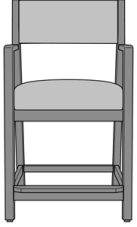

## Caterina Easy Access

Caterina Easy Access Patient  
Chair

Model: CTEEA21

23.5W 24.5D 41.25H

32.5AH

# Caterina Dining

Caterina Dining Chair, Slat  
Back

Model: CTED11

23.5W 22.5D 33.75H

25AH

Caterina Dining Chair,  
Upholstered Back

Model: CTED21

23.5W 22.5D 33.75H