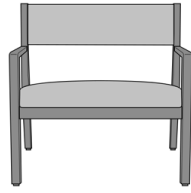

# Caterina Occasional Table

Caterina End Table, Round  
Top

Model: CTETBLA11  
23.5W 23.5D 22H

Caterina End Table, Round  
Corian/Hanex Top

Model: CTETBLA12  
23.5W 23.5D 22H

Caterina Coffee Table,  
Round Top

Model: CTETBLB11  
30W 30D 18H

Caterina Coffee Table, Oval  
Top

Model: CTETBLB21  
42W 24D 18H

# Caterina Bariatric

Caterina Bariatric Chair, Slat  
Back - 34"W  
Model: CTEB11  
34W 24.5D 33.75H  
25AH

Caterina Bariatric Chair,  
Upholstered Back - 34"W  
Model: CTEB21  
34W 24.5D 33.75H  
25AH

Caterina Bariatric Chair,  
Upholstered Back - 46"W  
Model: CTEB22  
46W 24.5D 33.75H  
25AH