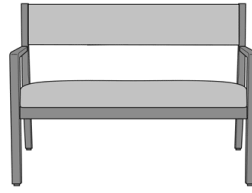

# Caterina Occasional Table

Caterina End Table, Round  
Top

Model: CTETBLA11  
23.5W 23.5D 22H

Caterina End Table, Round  
Corian/Hanex Top

Model: CTETBLA12  
23.5W 23.5D 22H

Caterina Coffee Table,  
Round Top

Model: CTETBLB11  
30W 30D 18H

Caterina Coffee Table, Oval  
Top

Model: CTETBLB21  
42W 24D 18H

# Caterina Bariatric

Caterina Bariatric Chair, Slat  
Back - 34"W  
Model: CTEB11  
34W 24.5D 33.75H  
25AH

Caterina Bariatric Chair,  
Upholstered Back - 34"W  
Model: CTEB21  
34W 24.5D 33.75H  
25AH

Caterina Bariatric Chair,  
Upholstered Back - 46"W  
Model: CTEB22  
46W 24.5D 33.75H  
25AH