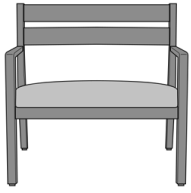

Caterina Bariatric

Caterina Bariatric Chair, Slat
Back - 34"W
Model: CTEB11
34W 24.5D 33.75H
25AH