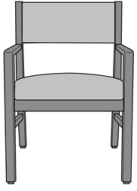

Caterina Behavioral

Behavioral Caterina Dining
Chair, Upholstered Back
Model: CTED21BH
23.5W 22.5D 33.75H
25AH