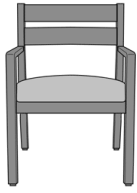

Caterina Guest / Multi-Use

Armless Guest Chair-
Upholstered Back
Model: CTE21NA
23.5W 24.5D 33.75H

Armless Guest Chair - Slat
Back
Model: CTE11NA
23.5W 24.5D 33.75H

Caterina Guest Chair,
Upholstered Back - 23.5"W
Model: CTE21
23.5W 24.5D 33.75H
25AH

Caterina Guest Chair,
Upholstered Back - 28"W
Model: CTE22
28W 24.5D 33.75H
25AH

Caterina Guest Chair, Slat
Back - 23.5"W
Model: CTE11
23.5W 24.5D 33.75H
25AH

Caterina Guest Chair, Slat
Back - 28"W
Model: CTE12
28W 24.5D 33.75H
25AH

Caterina Bariatric

Caterina Bariatric Chair, Slat
Back - 34"W
Model: CTEB11
34W 24.5D 33.75H
25AH

Caterina Bariatric Chair,
Upholstered Back - 34"W
Model: CTEB21
34W 24.5D 33.75H
25AH

Caterina Bariatric Chair,
Upholstered Back - 46"W
Model: CTEB22
46W 24.5D 33.75H
25AH

Caterina Dining

Caterina Dining Chair, Slat
Back

Model: CTED11

23.5W 22.5D 33.75H

25AH

Caterina Dining Chair,
Upholstered Back

Model: CTED21

23.5W 22.5D 33.75H