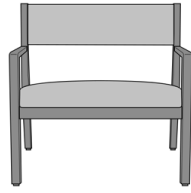

Caterina Guest / Multi-Use

Armless Guest Chair-
Upholstered Back
Model: CTE21NA
23.5W 24.5D 33.75H

Armless Guest Chair - Slat
Back
Model: CTE11NA
23.5W 24.5D 33.75H

Caterina Guest Chair,
Upholstered Back - 23.5"W
Model: CTE21
23.5W 24.5D 33.75H
25AH

Caterina Guest Chair,
Upholstered Back - 28"W
Model: CTE22
28W 24.5D 33.75H
25AH

Caterina Guest Chair, Slat
Back - 23.5"W
Model: CTE11
23.5W 24.5D 33.75H
25AH

Caterina Guest Chair, Slat
Back - 28"W
Model: CTE12
28W 24.5D 33.75H
25AH

Caterina Bariatric

Caterina Bariatric Chair, Slat
Back - 34"W
Model: CTEB11
34W 24.5D 33.75H
25AH

Caterina Bariatric Chair,
Upholstered Back - 34"W
Model: CTEB21
34W 24.5D 33.75H
25AH

Caterina Bariatric Chair,
Upholstered Back - 46"W
Model: CTEB22
46W 24.5D 33.75H
25AH