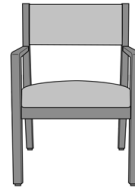

Caterina Guest / Multi-Use

Armless Guest Chair-
Upholstered Back
Model: CTE21NA
23.5W 24.5D 33.75H

Armless Guest Chair - Slat
Back
Model: CTE11NA
23.5W 24.5D 33.75H

Caterina Guest Chair,
Upholstered Back - 23.5"W
Model: CTE21
23.5W 24.5D 33.75H
25AH

Caterina Guest Chair,
Upholstered Back - 28"W
Model: CTE22
28W 24.5D 33.75H
25AH

Caterina Guest Chair, Slat
Back - 23.5"W
Model: CTE11
23.5W 24.5D 33.75H
25AH

Caterina Guest Chair, Slat
Back - 28"W
Model: CTE12
28W 24.5D 33.75H
25AH

Caterina Bariatric

Caterina Bariatric Chair, Slat
Back - 34"W
Model: CTEB11
34W 24.5D 33.75H
25AH

Caterina Bariatric Chair,
Upholstered Back - 34"W
Model: CTEB21
34W 24.5D 33.75H
25AH

Caterina Bariatric Chair,
Upholstered Back - 46"W
Model: CTEB22
46W 24.5D 33.75H
25AH