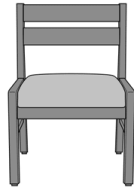

Caterina Guest / Multi-Use

Armless Guest Chair-
Upholstered Back
Model: CTE21NA
23.5W 24.5D 33.75H

Armless Guest Chair - Slat
Back
Model: CTE11NA
23.5W 24.5D 33.75H

Caterina Guest Chair,
Upholstered Back - 23.5"W
Model: CTE21
23.5W 24.5D 33.75H
25AH

Caterina Guest Chair,
Upholstered Back - 28"W
Model: CTE22
28W 24.5D 33.75H
25AH

Caterina Guest Chair, Slat
Back - 23.5"W
Model: CTE11
23.5W 24.5D 33.75H
25AH

Caterina Guest Chair, Slat
Back - 28"W
Model: CTE12
28W 24.5D 33.75H
25AH

Caterina Bariatric

Caterina Bariatric Chair, Slat
Back - 34"W
Model: CTEB11
34W 24.5D 33.75H
25AH

Caterina Bariatric Chair,
Upholstered Back - 34"W
Model: CTEB21
34W 24.5D 33.75H
25AH

Caterina Bariatric Chair,
Upholstered Back - 46"W
Model: CTEB22
46W 24.5D 33.75H
25AH

Caterina Easy Access

Caterina Easy Access Patient
Chair

Model: CTEEA21

23.5W 24.5D 41.25H

32.5AH

Caterina Multiple

Caterina Corner Linking
Table, with Leg Support
Model: CTLKTBLA
25.75W 25.75D 15H

Caterina Center Linking
Table - 24"W
Model: CTLKTBLB
29W 17D 1.5H