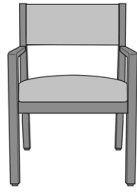

Caterina Guest Chair,
Upholstered Back - 28"W
Model: CTE22
28W 24.5D 33.75H
25AH

Caterina Guest Chair, Slat
Back - 23.5"W
Model: CTE11
23.5W 24.5D 33.75H
25AH

Caterina Guest Chair, Slat
Back - 28"W
Model: CTE12
28W 24.5D 33.75H
25AH

Caterina Bariatric

Caterina Bariatric Chair, Slat
Back - 34"W
Model: CTEB11
34W 24.5D 33.75H
25AH

Caterina Bariatric Chair,
Upholstered Back - 34"W
Model: CTEB21
34W 24.5D 33.75H
25AH

Caterina Bariatric Chair,
Upholstered Back - 46"W
Model: CTEB22
46W 24.5D 33.75H
25AH

Caterina Dining

Caterina Dining Chair, Slat
Back

Model: CTED11

23.5W 22.5D 33.75H

25AH

Caterina Dining Chair,
Upholstered Back

Model: CTED21

23.5W 22.5D 33.75H

25AH

Caterina Occasional Table

Caterina End Table, Round
Top

Model: CTETBLA11
23.5W 23.5D 22H

Caterina End Table, Round
Corian/Hanex Top

Model: CTETBLA12
23.5W 23.5D 22H

Caterina Coffee Table,
Round Top

Model: CTETBLB11
30W 30D 18H