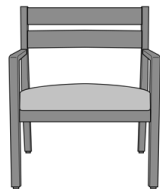

Caterina Guest / Multi-Use

Armless Guest Chair-
Upholstered Back
Model: CTE21NA
23.5W 24.5D 33.75H

Armless Guest Chair - Slat
Back
Model: CTE11NA
23.5W 24.5D 33.75H

Caterina Guest Chair,
Upholstered Back - 23.5"W
Model: CTE21
23.5W 24.5D 33.75H
25AH

Caterina Guest Chair,
Upholstered Back - 28"W
Model: CTE22
28W 24.5D 33.75H
25AH

Caterina Guest Chair, Slat
Back - 23.5"W
Model: CTE11
23.5W 24.5D 33.75H
25AH

Caterina Guest Chair, Slat
Back - 28"W
Model: CTE12
28W 24.5D 33.75H
25AH

Caterina Bariatric

Caterina Bariatric Chair, Slat
Back - 34"W
Model: CTEB11
34W 24.5D 33.75H
25AH

Caterina Bariatric Chair,
Upholstered Back - 34"W
Model: CTEB21
34W 24.5D 33.75H
25AH

Caterina Bariatric Chair,
Upholstered Back - 46"W
Model: CTEB22
46W 24.5D 33.75H
25AH

Caterina Easy Access

Caterina Easy Access Patient
Chair

Model: CTEEA21

23.5W 24.5D 41.25H

32.5AH

Caterina Multiple

Caterina Corner Linking
Table, with Leg Support
Model: CTLKTBLA
25.75W 25.75D 15H

Caterina Center Linking
Table - 24"W
Model: CTLKTBLB
29W 17D 1.5H