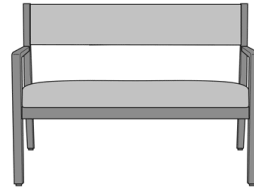

Caterina Guest / Multi-Use

Armless Guest Chair-
Upholstered Back
Model: CTE21NA
23.5W 24.5D 33.75H

Armless Guest Chair - Slat
Back
Model: CTE11NA
23.5W 24.5D 33.75H

Caterina Guest Chair,
Upholstered Back - 23.5"W
Model: CTE21
23.5W 24.5D 33.75H
25AH

Caterina Guest Chair,
Upholstered Back - 28"W
Model: CTE22
28W 24.5D 33.75H
25AH

Caterina Guest Chair, Slat
Back - 23.5"W
Model: CTE11
23.5W 24.5D 33.75H
25AH

Caterina Guest Chair, Slat
Back - 28"W
Model: CTE12
28W 24.5D 33.75H
25AH

Caterina Bariatric

Caterina Bariatric Chair, Slat
Back - 34"W
Model: CTEB11
34W 24.5D 33.75H
25AH

Caterina Bariatric Chair,
Upholstered Back - 34"W
Model: CTEB21
34W 24.5D 33.75H
25AH

Caterina Bariatric Chair,
Upholstered Back - 46"W
Model: CTEB22
46W 24.5D 33.75H
25AH