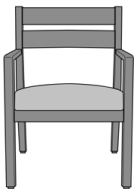

Caterina Guest / Multi-Use

Armless Guest Chair-
Upholstered Back
Model: CTE21NA
23.5W 24.5D 33.75H

Armless Guest Chair - Slat
Back
Model: CTE11NA
23.5W 24.5D 33.75H

Caterina Guest Chair,
Upholstered Back - 23.5"W
Model: CTE21
23.5W 24.5D 33.75H
25AH

Caterina Guest Chair,
Upholstered Back - 28"W
Model: CTE22
28W 24.5D 33.75H
25AH

Caterina Guest Chair, Slat
Back - 23.5"W
Model: CTE11
23.5W 24.5D 33.75H
25AH

Caterina Guest Chair, Slat
Back - 28"W
Model: CTE12
28W 24.5D 33.75H
25AH

Caterina Bariatric

Caterina Bariatric Chair, Slat
Back - 34"W
Model: CTEB11
34W 24.5D 33.75H
25AH

Caterina Bariatric Chair,
Upholstered Back - 34"W
Model: CTEB21
34W 24.5D 33.75H
25AH

Caterina Bariatric Chair,
Upholstered Back - 46"W
Model: CTEB22
46W 24.5D 33.75H
25AH

Caterina Easy Access

Caterina Easy Access Patient
Chair

Model: CTEEA21

23.5W 24.5D 41.25H

32.5AH

Caterina Multiple

Caterina Corner Linking
Table, with Leg Support
Model: CTLKTBLA
25.75W 25.75D 15H

Caterina Center Linking
Table - 24"W
Model: CTLKTBLB
29W 17D 1.5H