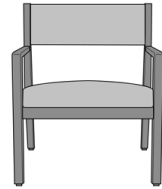

Caterina Guest / Multi-Use

Armless Guest Chair-
Upholstered Back
Model: CTE21NA
23.5W 24.5D 33.75H

Armless Guest Chair - Slat
Back
Model: CTE11NA
23.5W 24.5D 33.75H

Caterina Guest Chair,
Upholstered Back - 23.5"W
Model: CTE21
23.5W 24.5D 33.75H
25AH

Caterina Guest Chair,
Upholstered Back - 28"W
Model: CTE22
28W 24.5D 33.75H
25AH

Caterina Guest Chair, Slat
Back - 23.5"W
Model: CTE11
23.5W 24.5D 33.75H
25AH

Caterina Guest Chair, Slat
Back - 28"W
Model: CTE12
28W 24.5D 33.75H
25AH

Caterina Bariatric

Caterina Bariatric Chair, Slat
Back - 34"W
Model: CTEB11
34W 24.5D 33.75H
25AH

Caterina Bariatric Chair,
Upholstered Back - 34"W
Model: CTEB21
34W 24.5D 33.75H
25AH

Caterina Bariatric Chair,
Upholstered Back - 46"W
Model: CTEB22
46W 24.5D 33.75H
25AH

Caterina Easy Access

Caterina Easy Access Patient
Chair

Model: CTEEA21

23.5W 24.5D 41.25H

32.5AH

Caterina Multiple

Caterina Corner Linking
Table, with Leg Support
Model: CTLKTBLA
25.75W 25.75D 15H

Caterina Center Linking
Table - 24"W
Model: CTLKTBLB
29W 17D 1.5H