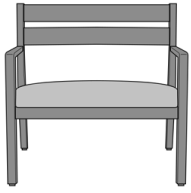

Caterina Guest / Multi-Use

Armless Guest Chair-
Upholstered Back
Model: CTE21NA
23.5W 24.5D 33.75H

Armless Guest Chair - Slat
Back
Model: CTE11NA
23.5W 24.5D 33.75H

Caterina Guest Chair,
Upholstered Back - 23.5"W
Model: CTE21
23.5W 24.5D 33.75H
25AH

Caterina Guest Chair,
Upholstered Back - 28"W
Model: CTE22
28W 24.5D 33.75H
25AH

Caterina Guest Chair, Slat
Back - 23.5"W
Model: CTE11
23.5W 24.5D 33.75H
25AH

Caterina Guest Chair, Slat
Back - 28"W
Model: CTE12
28W 24.5D 33.75H
25AH

Caterina Bariatric

Caterina Bariatric Chair, Slat
Back - 34"W
Model: CTEB11
34W 24.5D 33.75H
25AH

Caterina Bariatric Chair,
Upholstered Back - 34"W
Model: CTEB21
34W 24.5D 33.75H
25AH

Caterina Bariatric Chair,
Upholstered Back - 46"W
Model: CTEB22
46W 24.5D 33.75H
25AH