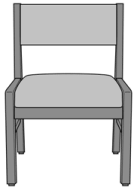

Caterina Guest / Multi-Use

Armless Guest Chair-
Upholstered Back
Model: CTE21NA
23.5W 24.5D 33.75H

Armless Guest Chair - Slat
Back
Model: CTE11NA
23.5W 24.5D 33.75H

Caterina Guest Chair,
Upholstered Back - 23.5"W
Model: CTE21
23.5W 24.5D 33.75H
25AH

Caterina Guest Chair,
Upholstered Back - 28"W
Model: CTE22
28W 24.5D 33.75H
25AH

Caterina Guest Chair, Slat
Back - 23.5"W
Model: CTE11
23.5W 24.5D 33.75H
25AH

Caterina Guest Chair, Slat
Back - 28"W
Model: CTE12
28W 24.5D 33.75H
25AH

Caterina Bariatric

Caterina Bariatric Chair, Slat
Back - 34"W
Model: CTEB11
34W 24.5D 33.75H
25AH

Caterina Bariatric Chair,
Upholstered Back - 34"W
Model: CTEB21
34W 24.5D 33.75H
25AH

Caterina Bariatric Chair,
Upholstered Back - 46"W
Model: CTEB22
46W 24.5D 33.75H
25AH

Caterina Easy Access

Caterina Easy Access Patient
Chair

Model: CTEEA21

23.5W 24.5D 41.25H

32.5AH

Caterina Multiple

Caterina Corner Linking
Table, with Leg Support
Model: CTLKTBLA
25.75W 25.75D 15H

Caterina Center Linking
Table - 24"W
Model: CTLKTBLB
29W 17D 1.5H