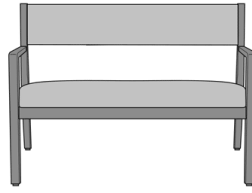

Caterina Guest / Multi-Use

Armless Guest Chair-
Upholstered Back
Model: CTE21NA
23.5W 24.5D 33.75H

Armless Guest Chair - Slat
Back
Model: CTE11NA
23.5W 24.5D 33.75H

Caterina Guest Chair,
Upholstered Back - 23.5"W
Model: CTE21
23.5W 24.5D 33.75H
25AH

Caterina Guest Chair,
Upholstered Back - 28"W
Model: CTE22
28W 24.5D 33.75H
25AH

Caterina Guest Chair, Slat
Back - 23.5"W
Model: CTE11
23.5W 24.5D 33.75H
25AH

Caterina Guest Chair, Slat
Back - 28"W
Model: CTE12
28W 24.5D 33.75H
25AH

Caterina Bariatric

Caterina Bariatric Chair, Slat
Back - 34"W
Model: CTEB11
34W 24.5D 33.75H
25AH

Caterina Bariatric Chair,
Upholstered Back - 34"W
Model: CTEB21
34W 24.5D 33.75H
25AH

Caterina Bariatric Chair,
Upholstered Back - 46"W
Model: CTEB22
46W 24.5D 33.75H
25AH