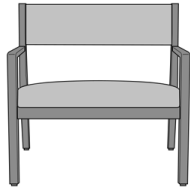

Caterina Guest / Multi-Use

Armless Guest Chair-
Upholstered Back
Model: CTE21NA
23.5W 24.5D 33.75H

Armless Guest Chair - Slat
Back
Model: CTE11NA
23.5W 24.5D 33.75H

Caterina Guest Chair,
Upholstered Back - 23.5"W
Model: CTE21
23.5W 24.5D 33.75H
25AH

Caterina Guest Chair,
Upholstered Back - 28"W
Model: CTE22
28W 24.5D 33.75H
25AH

Caterina Guest Chair, Slat
Back - 23.5"W
Model: CTE11
23.5W 24.5D 33.75H
25AH

Caterina Guest Chair, Slat
Back - 28"W
Model: CTE12
28W 24.5D 33.75H
25AH

Caterina Bariatric

Caterina Bariatric Chair, Slat
Back - 34"W
Model: CTEB11
34W 24.5D 33.75H
25AH

Caterina Bariatric Chair,
Upholstered Back - 34"W
Model: CTEB21
34W 24.5D 33.75H
25AH

Caterina Bariatric Chair,
Upholstered Back - 46"W
Model: CTEB22
46W 24.5D 33.75H
25AH

Caterina Dining

Caterina Dining Chair, Slat
Back

Model: CTED11

23.5W 22.5D 33.75H

25AH

Caterina Dining Chair,
Upholstered Back

Model: CTED21

23.5W 22.5D 33.75H