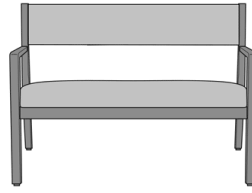

## Caterina Guest / Multi-Use

Armless Guest Chair-  
Upholstered Back  
Model: CTE21NA  
23.5W 24.5D 33.75H

Armless Guest Chair - Slat  
Back  
Model: CTE11NA  
23.5W 24.5D 33.75H

Caterina Guest Chair,  
Upholstered Back - 23.5"W  
Model: CTE21  
23.5W 24.5D 33.75H  
25AH

Caterina Guest Chair,  
Upholstered Back - 28"W  
Model: CTE22  
28W 24.5D 33.75H  
25AH

Caterina Guest Chair, Slat  
Back - 23.5"W  
Model: CTE11  
23.5W 24.5D 33.75H  
25AH

Caterina Guest Chair, Slat  
Back - 28"W  
Model: CTE12  
28W 24.5D 33.75H  
25AH

# Caterina Bariatric

Caterina Bariatric Chair, Slat  
Back - 34"W  
Model: CTEB11  
34W 24.5D 33.75H  
25AH

Caterina Bariatric Chair,  
Upholstered Back - 34"W  
Model: CTEB21  
34W 24.5D 33.75H  
25AH

Caterina Bariatric Chair,  
Upholstered Back - 46"W  
Model: CTEB22  
46W 24.5D 33.75H  
25AH