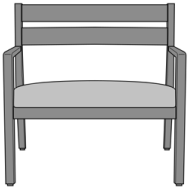

## Caterina Guest / Multi-Use

Armless Guest Chair-  
Upholstered Back  
Model: CTE21NA  
23.5W 24.5D 33.75H

Armless Guest Chair - Slat  
Back  
Model: CTE11NA  
23.5W 24.5D 33.75H

Caterina Guest Chair,  
Upholstered Back - 23.5"W  
Model: CTE21  
23.5W 24.5D 33.75H  
25AH

Caterina Guest Chair,  
Upholstered Back - 28"W  
Model: CTE22  
28W 24.5D 33.75H  
25AH

Caterina Guest Chair, Slat  
Back - 23.5"W  
Model: CTE11  
23.5W 24.5D 33.75H  
25AH

Caterina Guest Chair, Slat  
Back - 28"W  
Model: CTE12  
28W 24.5D 33.75H  
25AH

# Caterina Bariatric

Caterina Bariatric Chair, Slat  
Back - 34"W  
Model: CTEB11  
34W 24.5D 33.75H  
25AH

Caterina Bariatric Chair,  
Upholstered Back - 34"W  
Model: CTEB21  
34W 24.5D 33.75H  
25AH

Caterina Bariatric Chair,  
Upholstered Back - 46"W  
Model: CTEB22  
46W 24.5D 33.75H  
25AH