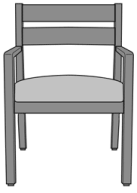

Caterina Guest / Multi-Use

Armless Guest Chair-
Upholstered Back
Model: CTE21NA
23.5W 24.5D 33.75H

Armless Guest Chair - Slat
Back
Model: CTE11NA
23.5W 24.5D 33.75H

Caterina Guest Chair,
Upholstered Back - 23.5"W
Model: CTE21
23.5W 24.5D 33.75H
25AH

Caterina Guest Chair,
Upholstered Back - 28"W
Model: CTE22
28W 24.5D 33.75H
25AH

Caterina Guest Chair, Slat
Back - 23.5"W
Model: CTE11
23.5W 24.5D 33.75H
25AH

Caterina Guest Chair, Slat
Back - 28"W
Model: CTE12
28W 24.5D 33.75H
25AH

Caterina Bariatric

Caterina Bariatric Chair, Slat
Back - 34"W
Model: CTEB11
34W 24.5D 33.75H
25AH

Caterina Bariatric Chair,
Upholstered Back - 34"W
Model: CTEB21
34W 24.5D 33.75H
25AH

Caterina Bariatric Chair,
Upholstered Back - 46"W
Model: CTEB22
46W 24.5D 33.75H
25AH

Caterina Dining

Caterina Dining Chair, Slat
Back

Model: CTED11

23.5W 22.5D 33.75H

25AH

Caterina Dining Chair,
Upholstered Back

Model: CTED21

23.5W 22.5D 33.75H