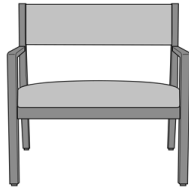

Caterina Guest / Multi-Use

Armless Guest Chair-
Upholstered Back
Model: CTE21NA
23.5W 24.5D 33.75H

Armless Guest Chair - Slat
Back
Model: CTE11NA
23.5W 24.5D 33.75H

Caterina Guest Chair,
Upholstered Back - 23.5"W
Model: CTE21
23.5W 24.5D 33.75H
25AH

Caterina Guest Chair,
Upholstered Back - 28"W
Model: CTE22
28W 24.5D 33.75H
25AH

Caterina Guest Chair, Slat
Back - 23.5"W
Model: CTE11
23.5W 24.5D 33.75H
25AH

Caterina Guest Chair, Slat
Back - 28"W
Model: CTE12
28W 24.5D 33.75H
25AH

Caterina Bariatric

Caterina Bariatric Chair, Slat
Back - 34"W
Model: CTEB11
34W 24.5D 33.75H
25AH

Caterina Bariatric Chair,
Upholstered Back - 34"W
Model: CTEB21
34W 24.5D 33.75H
25AH

Caterina Bariatric Chair,
Upholstered Back - 46"W
Model: CTEB22
46W 24.5D 33.75H
25AH