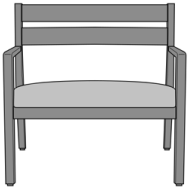

Caterina Guest / Multi-Use

Armless Guest Chair-
Upholstered Back
Model: CTE21NA
23.5W 24.5D 33.75H

Armless Guest Chair - Slat
Back
Model: CTE11NA
23.5W 24.5D 33.75H

Caterina Guest Chair,
Upholstered Back - 23.5"W
Model: CTE21
23.5W 24.5D 33.75H
25AH

Caterina Guest Chair,
Upholstered Back - 28"W
Model: CTE22
28W 24.5D 33.75H
25AH

Caterina Guest Chair, Slat
Back - 23.5"W
Model: CTE11
23.5W 24.5D 33.75H
25AH

Caterina Guest Chair, Slat
Back - 28"W
Model: CTE12
28W 24.5D 33.75H
25AH

Caterina Bariatric

Caterina Bariatric Chair, Slat
Back - 34"W
Model: CTEB11
34W 24.5D 33.75H
25AH

Caterina Bariatric Chair,
Upholstered Back - 34"W
Model: CTEB21
34W 24.5D 33.75H
25AH

Caterina Bariatric Chair,
Upholstered Back - 46"W
Model: CTEB22
46W 24.5D 33.75H
25AH

Caterina Dining

Caterina Dining Chair, Slat
Back

Model: CTED11

23.5W 22.5D 33.75H

25AH

Caterina Dining Chair,
Upholstered Back

Model: CTED21

23.5W 22.5D 33.75H