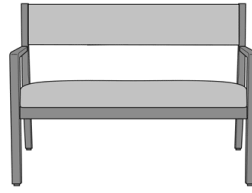

Caterina Guest / Multi-Use

Armless Guest Chair-
Upholstered Back
Model: CTE21NA
23.5W 24.5D 33.75H

Armless Guest Chair - Slat
Back
Model: CTE11NA
23.5W 24.5D 33.75H

Caterina Guest Chair,
Upholstered Back - 23.5"W
Model: CTE21
23.5W 24.5D 33.75H
25AH

Caterina Guest Chair,
Upholstered Back - 28"W
Model: CTE22
28W 24.5D 33.75H
25AH

Caterina Guest Chair, Slat
Back - 23.5"W
Model: CTE11
23.5W 24.5D 33.75H
25AH

Caterina Guest Chair, Slat
Back - 28"W
Model: CTE12
28W 24.5D 33.75H
25AH

Caterina Bariatric

Caterina Bariatric Chair, Slat
Back - 34"W
Model: CTEB11
34W 24.5D 33.75H
25AH

Caterina Bariatric Chair,
Upholstered Back - 34"W
Model: CTEB21
34W 24.5D 33.75H
25AH

Caterina Bariatric Chair,
Upholstered Back - 46"W
Model: CTEB22
46W 24.5D 33.75H
25AH