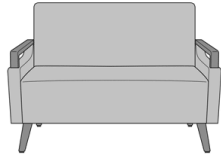

kwalu®

Constanzo Lounge

Constanzo Lounge Chair
Model: CNST111
30W 28.5D 35H
24.5AH

Constanzo Love Seat
Model: CNST211
50W 28.5D 35H
24.5AH

Constanzo Sofa
Model: CNST311
70W 28.5D 35H
24.5AH