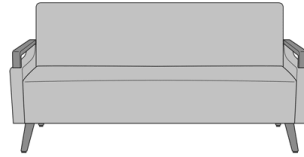

kwalu®

Constanzo Lounge

Constanzo Lounge Chair
Model: CNST111
30W 28.5D 35H
24.5AH

Constanzo Love Seat
Model: CNST211
50W 28.5D 35H
24.5AH

Constanzo Sofa
Model: CNST311
70W 28.5D 35H
24.5AH