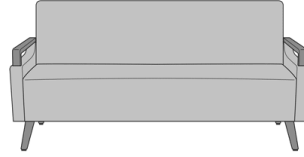

kwalu®

Constanzo Lounge

Constanzo Lounge Chair
Model: CNST111
30W 28.5D 35H
24.5AH

Constanzo Love Seat
Model: CNST211
50W 28.5D 35H
24.5AH

Constanzo Sofa
Model: CNST311
70W 28.5D 35H
24.5AH