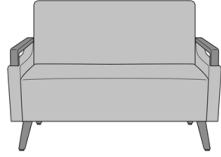

kwalu®

Constanzo Lounge

Constanzo Lounge Chair
Model: CNST111
30W 28.5D 35H
24.5AH

Constanzo Love Seat
Model: CNST211
50W 28.5D 35H
24.5AH

Constanzo Sofa
Model: CNST311
70W 28.5D 35H
24.5AH