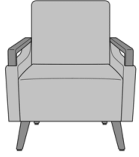

kwalu®

Constanzo Lounge

Constanzo Lounge Chair
Model: CNST111
30W 28.5D 35H
24.5AH

Constanzo Love Seat
Model: CNST211
50W 28.5D 35H
24.5AH

Constanzo Sofa
Model: CNST311
70W 28.5D 35H
24.5AH