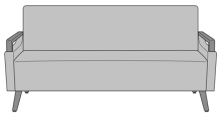

Model:	CNST311 - Constanzo Sofa										
Specifications:	70W	28.5D	35H	63SW	20SD	19SH	24.5AH	144LBS	10.5YDS		
Fabric Grade:	<u>7</u>	<u>8</u>	<u>9</u>	<u>10</u>	<u>11</u>	<u>12</u>	<u>13</u>	<u>14</u>	<u>15</u>	<u>16</u>	<u>COM</u>
List Price:	$3879	$3944	$4087	$4138	$4217	$4383	$4531	$4796	$4962	$5127	$3469
Options:	• CAL133 $40/yard • Moisture Barrier $30/yard • Multiple Fabrics $347