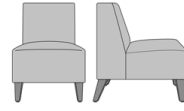

Delfini Wallsaver Lounge
Chair
Model: DELFWS1
25W 31.5D 34H