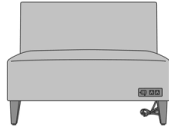

Delfini Wallsaver Lounge
Chair
Model: DELFWS1PG1
25W 31.5D 34H

Delfini Love Seat
Model: DELF2PG1
45W 30D 34H