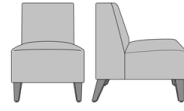

Delfini Wallsaver Lounge
Chair
Model: DELFWS1
25W 31.5D 34H