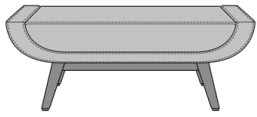

## Diamante Bench

Diamante Bench  
Model: DIAMBN111  
48W 20D 19H  
19AH

Diamante Bench, with Solid  
Surface Arm Caps  
Model: DIAMBN211  
48W 20D 19H  
19AH

# Diamante Lounge

Diamante Lounge Chair  
Model: DIAM1111  
34.5W 35D 37H  
24.25AH

Diamante Lounge Chair,  
with Solid Surface Arm Caps  
Model: DIAM1211  
34.5W 35D 37H  
24.25AH

Diamante Lounge Chair,  
with Fabric Arm Pads  
Model: DIAM1311  
34.5W 34D 37H  
24.25AH