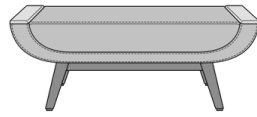

## Diamante Bench

Diamante Bench  
Model: DIAMBN111  
48W 20D 19H  
19AH

Diamante Bench, with Solid  
Surface Arm Caps  
Model: DIAMBN211  
48W 20D 19H  
19AH

# Diamante Lounge

Diamante Lounge Chair  
Model: DIAM1111  
34.5W 35D 37H  
24.25AH

Diamante Lounge Chair,  
with Solid Surface Arm Caps  
Model: DIAM1211  
34.5W 35D 37H  
24.25AH

Diamante Lounge Chair,  
with Fabric Arm Pads  
Model: DIAM1311  
34.5W 34D 37H  
24.25AH