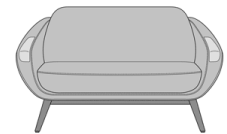

# Diamante Lounge

Diamante Lounge Chair  
Model: DIAM1111  
34.5W 35D 37H  
24.25AH

Diamante Lounge Chair,  
with Solid Surface Arm Caps  
Model: DIAM1211  
34.5W 35D 37H  
24.25AH

Diamante Lounge Chair,  
with Fabric Arm Pads  
Model: DIAM1311  
34.5W 34D 37H  
24.25AH

Diamante Lounge Chair,  
Wide  
Model: DIAML111  
51.75W 35D 37H  
24.25AH

Diamante Lounge Chair,  
Wide, with Solid Surface Arm  
Caps  
Model: DIAML211  
51.75W 35D 37H  
24.25AH

Diamante Lounge Chair,  
Wide, with Fabric Arm Pads  
Model: DIAML311  
51.75W 35D 37H  
24.25AH

Diamante Love Seat  
Model: DIAM2111  
61W 35D 37H  
24.25AH

Diamante Love Seat, with  
Solid Surface Arm Caps  
Model: DIAM2211  
61W 35D 37H  
24.25AH

Diamante Love Seat, with  
Fabric Arm Pads  
Model: DIAM2311  
61W 34D 37H  
24.25AH