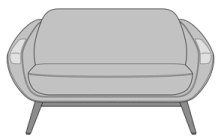

# Diamante Lounge

Diamante Lounge Chair  
Model: DIAM1111  
34.5W 35D 37H  
24.25AH

Diamante Lounge Chair,  
with Solid Surface Arm Caps  
Model: DIAM1211  
34.5W 35D 37H  
24.25AH

Diamante Lounge Chair,  
with Fabric Arm Pads  
Model: DIAM1311  
34.5W 34D 37H  
24.25AH

Diamante Lounge Chair,  
Wide  
Model: DIAML111  
51.75W 35D 37H  
24.25AH

Diamante Lounge Chair,  
Wide, with Solid Surface Arm  
Caps  
Model: DIAML211  
51.75W 35D 37H  
24.25AH

Diamante Lounge Chair,  
Wide, with Fabric Arm Pads  
Model: DIAML311  
51.75W 35D 37H  
24.25AH

Diamante Love Seat  
Model: DIAM2111  
61W 35D 37H  
24.25AH

Diamante Love Seat, with  
Solid Surface Arm Caps  
Model: DIAM2211  
61W 35D 37H  
24.25AH

Diamante Love Seat, with  
Fabric Arm Pads  
Model: DIAM2311  
61W 34D 37H  
24.25AH