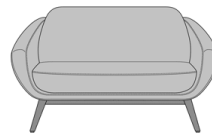

# Diamante Lounge

Diamante Lounge Chair  
Model: DIAM1111  
34.5W 35D 37H  
24.25AH

Diamante Lounge Chair,  
with Solid Surface Arm Caps  
Model: DIAM1211  
34.5W 35D 37H  
24.25AH

Diamante Lounge Chair,  
with Fabric Arm Pads  
Model: DIAM1311  
34.5W 34D 37H  
24.25AH

Diamante Lounge Chair,  
Wide  
Model: DIAML111  
51.75W 35D 37H  
24.25AH

Diamante Lounge Chair,  
Wide, with Solid Surface Arm  
Caps  
Model: DIAML211  
51.75W 35D 37H  
24.25AH

Diamante Lounge Chair,  
Wide, with Fabric Arm Pads  
Model: DIAML311  
51.75W 35D 37H  
24.25AH