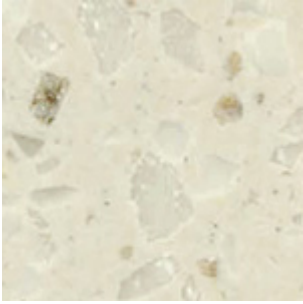

## Diamante End Table - Table Finish

Sugar Maple

Patagonian Cherry

English Chestnut

Medium Cherry

African Mahogany

Vintage Teak

Light Walnut

Northern Walnut

American Walnut

Golden Ebony

Espresso

Natural Mahogany

Midnight Oak

Silver Ash

Weathered Teak

# Diamante End Table - Solid Surface Finish

Coldstone

Linen

Nublado

Romano

Mont Blanc

Marelinho

Asteroid White