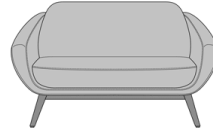

## Diamante Lounge

Diamante Lounge Chair  
Model: DIAM1111  
34.5W 35D 37H  
24.25AH

Diamante Lounge Chair,  
with Solid Surface Arm Caps  
Model: DIAM1211  
34.5W 35D 37H  
24.25AH

Diamante Lounge Chair,  
with Fabric Arm Pads  
Model: DIAM1311  
34.5W 34D 37H  
24.25AH

Diamante Lounge Chair,  
Wide  
Model: DIAML111  
51.75W 35D 37H  
24.25AH

Diamante Lounge Chair,  
Wide, with Solid Surface Arm  
Caps  
Model: DIAML211  
51.75W 35D 37H  
24.25AH

Diamante Lounge Chair,  
Wide, with Fabric Arm Pads  
Model: DIAML311  
51.75W 35D 37H  
24.25AH

Diamante Love Seat  
Model: DIAM2111  
61W 35D 37H  
24.25AH

Diamante Love Seat, with  
Solid Surface Arm Caps  
Model: DIAM2211  
61W 35D 37H  
24.25AH

Diamante Love Seat, with  
Fabric Arm Pads  
Model: DIAM2311  
61W 34D 37H  
24.25AH