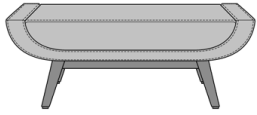

Diamante Bench

Diamante Bench
Model: DIAMBN111
48W 20D 19H
19AH