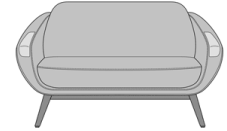

## Diamante Lounge

Diamante Lounge Chair  
Model: DIAM1111  
34.5W 35D 37H  
24.25AH

Diamante Lounge Chair,  
with Solid Surface Arm Caps  
Model: DIAM1211  
34.5W 35D 37H  
24.25AH

Diamante Lounge Chair,  
with Fabric Arm Pads  
Model: DIAM1311  
34.5W 34D 37H  
24.25AH

Diamante Lounge Chair,  
Wide  
Model: DIAML111  
51.75W 35D 37H  
24.25AH

Diamante Lounge Chair,  
Wide, with Solid Surface Arm  
Caps  
Model: DIAML211  
51.75W 35D 37H  
24.25AH

Diamante Lounge Chair,  
Wide, with Fabric Arm Pads  
Model: DIAML311  
51.75W 35D 37H  
24.25AH

Diamante Love Seat  
Model: DIAM2111  
61W 35D 37H  
24.25AH

Diamante Love Seat, with  
Solid Surface Arm Caps  
Model: DIAM2211  
61W 35D 37H  
24.25AH

Diamante Love Seat, with  
Fabric Arm Pads  
Model: DIAM2311  
61W 34D 37H  
24.25AH