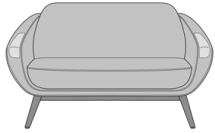

## Diamante Lounge

Diamante Lounge Chair  
Model: DIAM1111  
34.5W 35D 37H  
24.25AH

Diamante Lounge Chair,  
with Solid Surface Arm Caps  
Model: DIAM1211  
34.5W 35D 37H  
24.25AH

Diamante Lounge Chair,  
with Fabric Arm Pads  
Model: DIAM1311  
34.5W 34D 37H  
24.25AH

Diamante Lounge Chair,  
Wide  
Model: DIAML111  
51.75W 35D 37H  
24.25AH

Diamante Lounge Chair,  
Wide, with Solid Surface Arm  
Caps  
Model: DIAML211  
51.75W 35D 37H  
24.25AH

Diamante Lounge Chair,  
Wide, with Fabric Arm Pads  
Model: DIAML311  
51.75W 35D 37H  
24.25AH

Diamante Love Seat  
Model: DIAM2111  
61W 35D 37H  
24.25AH

Diamante Love Seat, with  
Solid Surface Arm Caps  
Model: DIAM2211  
61W 35D 37H  
24.25AH

Diamante Love Seat, with  
Fabric Arm Pads  
Model: DIAM2311  
61W 34D 37H  
24.25AH