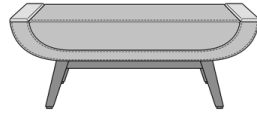

Diamante Bench, with Solid
Surface Arm Caps
Model: DIAMBN211
48W 20D 19H
19AH