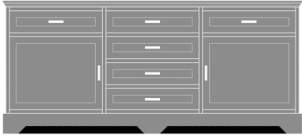

kwalu®

Dorchester Buffet Station - 72"W

Dorchester Buffet Station -
72"W

Model: DOBF62S72

72W 18D 32H