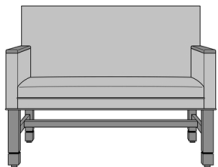

Dovera Bench

Dovera Bench, Plain Arm,
without Arm Caps, without
Nail Head Detail
Model: DVB1A11
46W 25D 35.5H
26AH

Dovera Bench, Plain Arm,
without Arm Caps, Nail Head
Detail Arms
Model: DVB1A21
46W 25D 35.5H
26AH

Dovera Bench, Plain Arm,
without Arm Caps, Nail Head
Detail Base
Model: DVB1A31
46W 25D 35.5H
26AH

Dovera Bench, Plain Arm,
without Arm Caps, Nail Head
Detail Arms & Base
Model: DVB1A41
46W 25D 35.5H
26AH