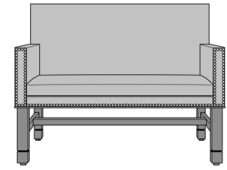

Dovera Bench, Plain Arm,
without Arm Caps, Nail Head
Detail Arms & Base
Model: DVB1A41
46W 25D 35.5H
26AH