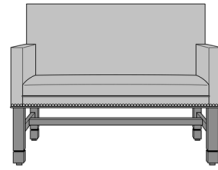

Dovera Bench

Dovera Bench, Plain Arm,
without Arm Caps, without
Nail Head Detail
Model: DVB1A11
46W 25D 35.5H
26AH

Dovera Bench, Plain Arm,
without Arm Caps, Nail Head
Detail Arms
Model: DVB1A21
46W 25D 35.5H
26AH

Dovera Bench, Plain Arm,
without Arm Caps, Nail Head
Detail Base
Model: DVB1A31
46W 25D 35.5H
26AH

Dovera Bench, Plain Arm,
without Arm Caps, Nail Head
Detail Arms & Base
Model: DVB1A41
46W 25D 35.5H
26AH