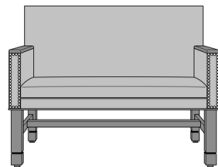

Dovera Bench

Dovera Bench, Plain Arm,
without Arm Caps, without
Nail Head Detail
Model: DVB1A11
46W 25D 35.5H
26AH

Dovera Bench, Plain Arm,
without Arm Caps, Nail Head
Detail Arms
Model: DVB1A21
46W 25D 35.5H
26AH

Dovera Bench, Plain Arm,
without Arm Caps, Nail Head
Detail Base
Model: DVB1A31
46W 25D 35.5H
26AH

Dovera Bench, Plain Arm,
without Arm Caps, Nail Head
Detail Arms & Base
Model: DVB1A41
46W 25D 35.5H
26AH