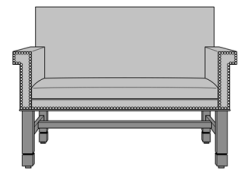

Dovera Bench, Square Arm,
without Arm Caps, Nail Head
Detail Arms & Base
Model: DVB3A41
49.5W 25D 35.5H
26AH