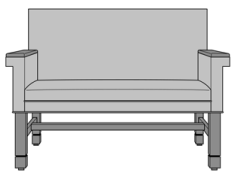

Dovera Bench, Square Arm,
with Arm Caps, without Nail
Head Detail
Model: DVB3B11
49.5W 25D 35.5H
26AH