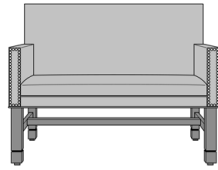

Dovera Bench

Dovera Bench, Plain Arm,
without Arm Caps, without
Nail Head Detail
Model: DVB1A11
46W 25D 35.5H
26AH

Dovera Bench, Plain Arm,
without Arm Caps, Nail Head
Detail Arms
Model: DVB1A21
46W 25D 35.5H
26AH