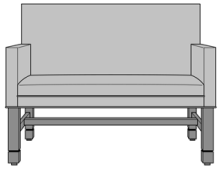

Dovera Bench

Dovera Bench, Plain Arm,
without Arm Caps, without
Nail Head Detail
Model: DVB1A11
46W 25D 35.5H
26AH

Dovera Bench, Plain Arm,
without Arm Caps, Nail Head
Detail Arms
Model: DVB1A21
46W 25D 35.5H
26AH