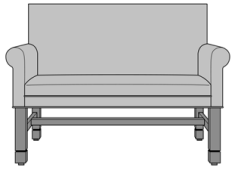

Dovera Bench, Plain Arm,
with Arm Caps, without Nail
Head Detail
Model: DVB1B11
46W 25D 35.5H
26AH

Dovera Bench, Scroll Arm,
without Nail Head Detail
Model: DVB2A11
49.5W 25D 35.5H
26AH