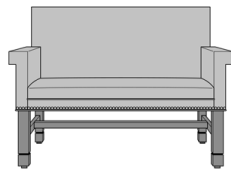

Dovera Bench, Square Arm,
without Arm Caps, Nail Head
Detail Base
Model: DVB3A31
49.5W 25D 35.5H
26AH