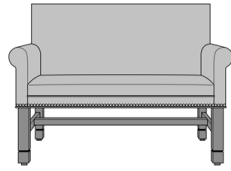

Dovera Bench, Plain Arm,
with Arm Caps, Nail Head
Detail Base
Model: DVB1B31
46W 25D 35.5H
26AH

Dovera Bench, Scroll Arm,
Nail Head Detail Base
Model: DVB2A31
49.5W 25D 35.5H
26AH