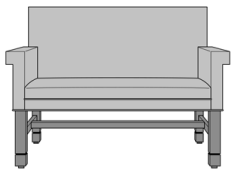

Dovera Bench, Square Arm,
without Arm Caps, without
Nail Head Detail
Model: DVB3A11
49.5W 25D 35.5H
26AH