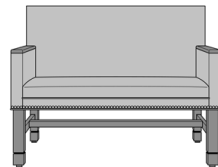

Dovera Bench

Dovera Bench, Plain Arm,
without Arm Caps, without
Nail Head Detail
Model: DVB1A11
46W 25D 35.5H
26AH

Dovera Bench, Plain Arm,
without Arm Caps, Nail Head
Detail Arms
Model: DVB1A21
46W 25D 35.5H
26AH

Dovera Bench, Plain Arm,
without Arm Caps, Nail Head
Detail Base
Model: DVB1A31
46W 25D 35.5H
26AH

Dovera Bench, Plain Arm,
without Arm Caps, Nail Head
Detail Arms & Base
Model: DVB1A41
46W 25D 35.5H
26AH