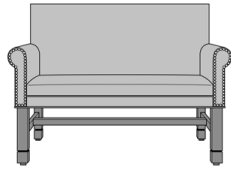

Dovera Bench, Plain Arm,
with Arm Caps, Nail Head
Detail Arms
Model: DVB1B21
46W 25D 35.5H
26AH

Dovera Bench, Scroll Arm,
Nail Head Detail Arms
Model: DVB2A21
49.5W 25D 35.5H
26AH