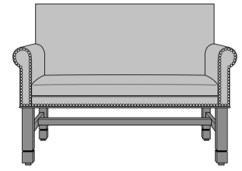

Dovera Bench, Plain Arm,
with Arm Caps, Nail Head
Detail Arms & Base
Model: DVB1B41
46W 25D 35.5H
26AH

Dovera Bench, Scroll Arm,
Nail Head Detail Arms &
Base
Model: DVB2A41
49.5W 25D 35.5H
26AH