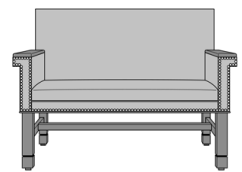

Dovera Bench, Square Arm,
with Arm Caps, Nail Head
Detail Arms & Base
Model: DVB3B41
49.5W 25D 35.5H
26AH