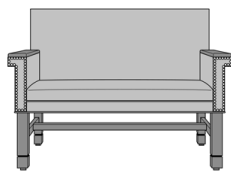

Dovera Bench, Square Arm,
with Arm Caps, Nail Head
Detail Arms
Model: DVB3B21
49.5W 25D 35.5H
26AH