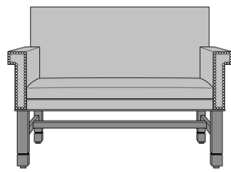

Dovera Bench, Square Arm,
without Arm Caps, Nail Head
Detail Arms
Model: DVB3A21
49.5W 25D 35.5H
26AH