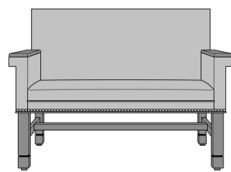

Dovera Bench, Square Arm,
with Arm Caps, Nail Head
Detail Base
Model: DVB3B31
49.5W 25D 35.5H
26AH