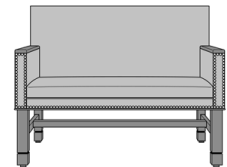

Dovera Bench

Dovera Bench, Plain Arm,
without Arm Caps, without
Nail Head Detail
Model: DVB1A11
46W 25D 35.5H
26AH

Dovera Bench, Plain Arm,
without Arm Caps, Nail Head
Detail Arms
Model: DVB1A21
46W 25D 35.5H
26AH

Dovera Bench, Plain Arm,
without Arm Caps, Nail Head
Detail Base
Model: DVB1A31
46W 25D 35.5H
26AH

Dovera Bench, Plain Arm,
without Arm Caps, Nail Head
Detail Arms & Base
Model: DVB1A41
46W 25D 35.5H
26AH