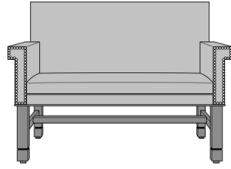

Dovera Bench, Scroll Arm,
Nail Head Detail Arms
Model: DVB2A21
49.5W 25D 35.5H
26AH

Dovera Bench, Square Arm,
without Arm Caps, Nail Head
Detail Arms
Model: DVB3A21
49.5W 25D 35.5H
26AH