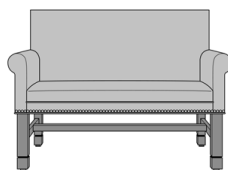

Dovera Bench

Dovera Bench, Plain Arm,
without Arm Caps, without
Nail Head Detail
Model: DVB1A11
46W 25D 35.5H
26AH

Dovera Bench, Plain Arm,
without Arm Caps, Nail Head
Detail Arms
Model: DVB1A21
46W 25D 35.5H
26AH

Dovera Bench, Plain Arm,
without Arm Caps, Nail Head
Detail Base
Model: DVB1A31
46W 25D 35.5H
26AH

Dovera Bench, Plain Arm,
without Arm Caps, Nail Head
Detail Arms & Base
Model: DVB1A41
46W 25D 35.5H
26AH

Dovera Bench, Plain Arm,
with Arm Caps, without Nail
Head Detail
Model: DVB1B11
46W 25D 35.5H
26AH

Dovera Bench, Plain Arm,
with Arm Caps, Nail Head
Detail Arms
Model: DVB1B21
46W 25D 35.5H
26AH

Dovera Bench, Plain Arm,
with Arm Caps, Nail Head
Detail Base
Model: DVB1B31
46W 25D 35.5H
26AH

Dovera Bench, Plain Arm,
with Arm Caps, Nail Head
Detail Arms & Base
Model: DVB1B41
46W 25D 35.5H
26AH