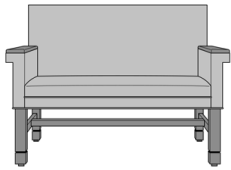

Dovera Bench, Square Arm,
with Arm Caps, without Nail
Head Detail
Model: DVB3B11
49.5W 25D 35.5H
26AH