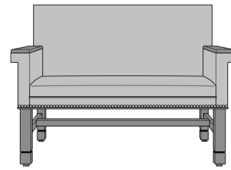

Dovera Bench, Square Arm,
with Arm Caps, Nail Head
Detail Base
Model: DVB3B31
49.5W 25D 35.5H
26AH