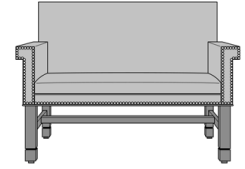

Dovera Bench, Scroll Arm,
Nail Head Detail Arms &
Base
Model: DVB2A41
49.5W 25D 35.5H
26AH

Dovera Bench, Square Arm,
without Arm Caps, Nail Head
Detail Arms & Base
Model: DVB3A41
49.5W 25D 35.5H
26AH