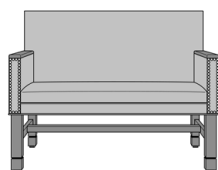

Dovera Bench, Plain Arm,
with Arm Caps, Nail Head
Detail Arms
Model: DVB1B21
46W 25D 35.5H
26AH