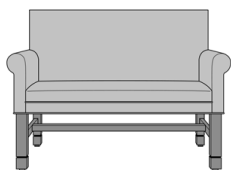

Dovera Bench

Dovera Bench, Plain Arm,
without Arm Caps, without
Nail Head Detail
Model: DVB1A11
46W 25D 35.5H
26AH

Dovera Bench, Plain Arm,
without Arm Caps, Nail Head
Detail Arms
Model: DVB1A21
46W 25D 35.5H
26AH

Dovera Bench, Plain Arm,
without Arm Caps, Nail Head
Detail Base
Model: DVB1A31
46W 25D 35.5H
26AH

Dovera Bench, Plain Arm,
without Arm Caps, Nail Head
Detail Arms & Base
Model: DVB1A41
46W 25D 35.5H
26AH

Dovera Bench, Plain Arm,
with Arm Caps, without Nail
Head Detail
Model: DVB1B11
46W 25D 35.5H
26AH

Dovera Bench, Plain Arm,
with Arm Caps, Nail Head
Detail Arms
Model: DVB1B21
46W 25D 35.5H
26AH

Dovera Bench, Plain Arm,
with Arm Caps, Nail Head
Detail Base
Model: DVB1B31
46W 25D 35.5H
26AH

Dovera Bench, Plain Arm,
with Arm Caps, Nail Head
Detail Arms & Base
Model: DVB1B41
46W 25D 35.5H
26AH