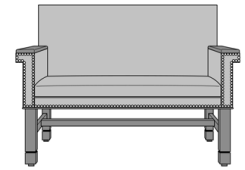

Dovera Bench, Square Arm,
with Arm Caps, Nail Head
Detail Arms & Base
Model: DVB3B41
49.5W 25D 35.5H
26AH