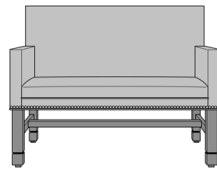

Dovera Bench, Plain Arm,
without Arm Caps, Nail Head
Detail Base
Model: DVB1A31
46W 25D 35.5H
26AH