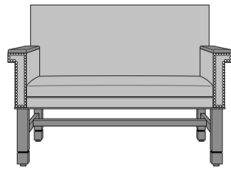

Dovera Bench, Square Arm,
with Arm Caps, Nail Head
Detail Arms
Model: DVB3B21
49.5W 25D 35.5H
26AH