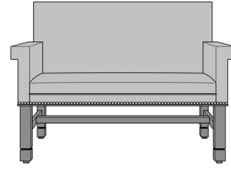

Dovera Bench, Scroll Arm,
Nail Head Detail Base
Model: DVB2A31
49.5W 25D 35.5H
26AH

Dovera Bench, Square Arm,
without Arm Caps, Nail Head
Detail Base
Model: DVB3A31
49.5W 25D 35.5H
26AH