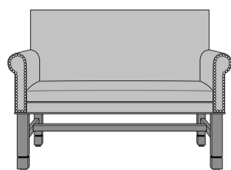

Dovera Bench

Dovera Bench, Plain Arm,
without Arm Caps, without
Nail Head Detail
Model: DVB1A11
46W 25D 35.5H
26AH

Dovera Bench, Plain Arm,
without Arm Caps, Nail Head
Detail Arms
Model: DVB1A21
46W 25D 35.5H
26AH

Dovera Bench, Plain Arm,
without Arm Caps, Nail Head
Detail Base
Model: DVB1A31
46W 25D 35.5H
26AH

Dovera Bench, Plain Arm,
without Arm Caps, Nail Head
Detail Arms & Base
Model: DVB1A41
46W 25D 35.5H
26AH

Dovera Bench, Plain Arm,
with Arm Caps, without Nail
Head Detail
Model: DVB1B11
46W 25D 35.5H
26AH

Dovera Bench, Plain Arm,
with Arm Caps, Nail Head
Detail Arms
Model: DVB1B21
46W 25D 35.5H
26AH

Dovera Bench, Plain Arm,
with Arm Caps, Nail Head
Detail Base
Model: DVB1B31
46W 25D 35.5H
26AH

Dovera Bench, Plain Arm,
with Arm Caps, Nail Head
Detail Arms & Base
Model: DVB1B41
46W 25D 35.5H
26AH