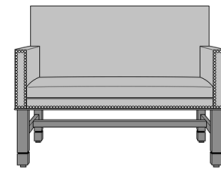

Dovera Bench, Plain Arm,
without Arm Caps, Nail Head
Detail Arms & Base
Model: DVB1A41
46W 25D 35.5H
26AH