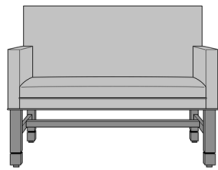

Dovera Bench

Dovera Bench, Plain Arm,
without Arm Caps, without
Nail Head Detail
Model: DVB1A11
46W 25D 35.5H
26AH