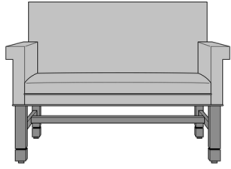

Dovera Bench, Scroll Arm,
without Nail Head Detail
Model: DVB2A11
49.5W 25D 35.5H
26AH

Dovera Bench, Square Arm,
without Arm Caps, without
Nail Head Detail
Model: DVB3A11
49.5W 25D 35.5H
26AH