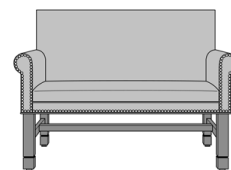

Dovera Bench

Dovera Bench, Plain Arm,
without Arm Caps, without
Nail Head Detail
Model: DVB1A11
46W 25D 35.5H
26AH

Dovera Bench, Plain Arm,
without Arm Caps, Nail Head
Detail Arms
Model: DVB1A21
46W 25D 35.5H
26AH

Dovera Bench, Plain Arm,
without Arm Caps, Nail Head
Detail Base
Model: DVB1A31
46W 25D 35.5H
26AH

Dovera Bench, Plain Arm,
without Arm Caps, Nail Head
Detail Arms & Base
Model: DVB1A41
46W 25D 35.5H
26AH

Dovera Bench, Plain Arm,
with Arm Caps, without Nail
Head Detail
Model: DVB1B11
46W 25D 35.5H
26AH

Dovera Bench, Plain Arm,
with Arm Caps, Nail Head
Detail Arms
Model: DVB1B21
46W 25D 35.5H
26AH

Dovera Bench, Plain Arm,
with Arm Caps, Nail Head
Detail Base
Model: DVB1B31
46W 25D 35.5H
26AH

Dovera Bench, Plain Arm,
with Arm Caps, Nail Head
Detail Arms & Base
Model: DVB1B41
46W 25D 35.5H
26AH