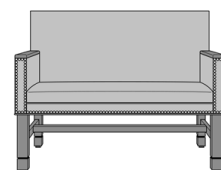

Dovera Bench, Plain Arm,
with Arm Caps, Nail Head
Detail Arms & Base
Model: DVB1B41
46W 25D 35.5H
26AH