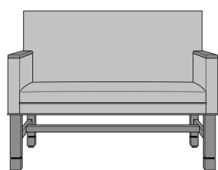

Dovera Bench, Plain Arm,
with Arm Caps, without Nail
Head Detail
Model: DVB1B11
46W 25D 35.5H
26AH