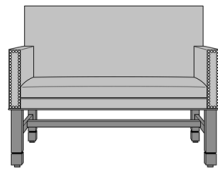

Dovera Bench, Plain Arm,
without Arm Caps, Nail Head
Detail Arms
Model: DVB1A21
46W 25D 35.5H
26AH