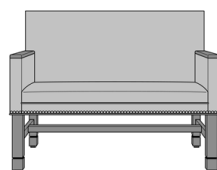

Dovera Bench, Plain Arm,
with Arm Caps, Nail Head
Detail Base
Model: DVB1B31
46W 25D 35.5H
26AH