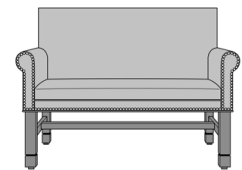

Dovera Bench

Dovera Bench, Plain Arm,
without Arm Caps, without
Nail Head Detail
Model: DVB1A11
46W 25D 35.5H
26AH

Dovera Bench, Plain Arm,
without Arm Caps, Nail Head
Detail Arms
Model: DVB1A21
46W 25D 35.5H
26AH

Dovera Bench, Plain Arm,
without Arm Caps, Nail Head
Detail Base
Model: DVB1A31
46W 25D 35.5H
26AH

Dovera Bench, Plain Arm,
without Arm Caps, Nail Head
Detail Arms & Base
Model: DVB1A41
46W 25D 35.5H
26AH

Dovera Bench, Plain Arm,
with Arm Caps, without Nail
Head Detail
Model: DVB1B11
46W 25D 35.5H
26AH

Dovera Bench, Plain Arm,
with Arm Caps, Nail Head
Detail Arms
Model: DVB1B21
46W 25D 35.5H
26AH

Dovera Bench, Plain Arm,
with Arm Caps, Nail Head
Detail Base
Model: DVB1B31
46W 25D 35.5H
26AH

Dovera Bench, Plain Arm,
with Arm Caps, Nail Head
Detail Arms & Base
Model: DVB1B41
46W 25D 35.5H
26AH