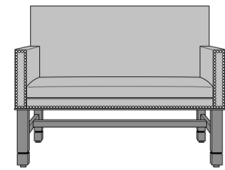

Dovera Bench, Plain Arm,
without Arm Caps, Nail Head
Detail Arms & Base
Model: DVB1A41
46W 25D 35.5H
26AH