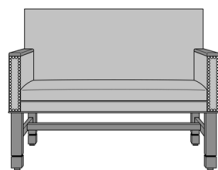

Dovera Bench, Plain Arm,
with Arm Caps, Nail Head
Detail Arms
Model: DVB1B21
46W 25D 35.5H
26AH