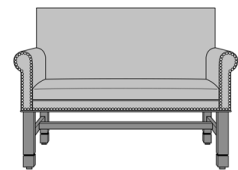

Dovera Bench

Dovera Bench, Plain Arm,
without Arm Caps, without
Nail Head Detail
Model: DVB1A11
46W 25D 35.5H
26AH

Dovera Bench, Plain Arm,
without Arm Caps, Nail Head
Detail Arms
Model: DVB1A21
46W 25D 35.5H
26AH

Dovera Bench, Plain Arm,
without Arm Caps, Nail Head
Detail Base
Model: DVB1A31
46W 25D 35.5H
26AH

Dovera Bench, Plain Arm,
without Arm Caps, Nail Head
Detail Arms & Base
Model: DVB1A41
46W 25D 35.5H
26AH

Dovera Bench, Plain Arm,
with Arm Caps, without Nail
Head Detail
Model: DVB1B11
46W 25D 35.5H
26AH

Dovera Bench, Plain Arm,
with Arm Caps, Nail Head
Detail Arms
Model: DVB1B21
46W 25D 35.5H
26AH

Dovera Bench, Plain Arm,
with Arm Caps, Nail Head
Detail Base
Model: DVB1B31
46W 25D 35.5H
26AH

Dovera Bench, Plain Arm,
with Arm Caps, Nail Head
Detail Arms & Base
Model: DVB1B41
46W 25D 35.5H
26AH