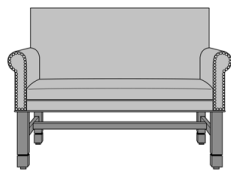

Dovera Bench

Dovera Bench, Plain Arm,
without Arm Caps, without
Nail Head Detail
Model: DVB1A11
46W 25D 35.5H
26AH

Dovera Bench, Plain Arm,
without Arm Caps, Nail Head
Detail Arms
Model: DVB1A21
46W 25D 35.5H
26AH

Dovera Bench, Plain Arm,
without Arm Caps, Nail Head
Detail Base
Model: DVB1A31
46W 25D 35.5H
26AH

Dovera Bench, Plain Arm,
without Arm Caps, Nail Head
Detail Arms & Base
Model: DVB1A41
46W 25D 35.5H
26AH

Dovera Bench, Plain Arm,
with Arm Caps, without Nail
Head Detail
Model: DVB1B11
46W 25D 35.5H
26AH

Dovera Bench, Plain Arm,
with Arm Caps, Nail Head
Detail Arms
Model: DVB1B21
46W 25D 35.5H
26AH

Dovera Bench, Plain Arm,
with Arm Caps, Nail Head
Detail Base
Model: DVB1B31
46W 25D 35.5H
26AH

Dovera Bench, Plain Arm,
with Arm Caps, Nail Head
Detail Arms & Base
Model: DVB1B41
46W 25D 35.5H
26AH