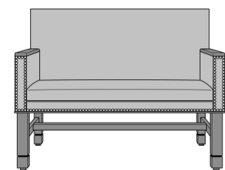

Dovera Bench, Plain Arm,
with Arm Caps, Nail Head
Detail Arms & Base
Model: DVB1B41
46W 25D 35.5H
26AH