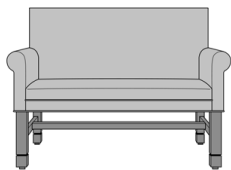

Dovera Bench

Dovera Bench, Plain Arm,
without Arm Caps, without
Nail Head Detail
Model: DVB1A11
46W 25D 35.5H
26AH

Dovera Bench, Plain Arm,
without Arm Caps, Nail Head
Detail Arms
Model: DVB1A21
46W 25D 35.5H
26AH

Dovera Bench, Plain Arm,
without Arm Caps, Nail Head
Detail Base
Model: DVB1A31
46W 25D 35.5H
26AH

Dovera Bench, Plain Arm,
without Arm Caps, Nail Head
Detail Arms & Base
Model: DVB1A41
46W 25D 35.5H
26AH

Dovera Bench, Plain Arm,
with Arm Caps, without Nail
Head Detail
Model: DVB1B11
46W 25D 35.5H
26AH

Dovera Bench, Plain Arm,
with Arm Caps, Nail Head
Detail Arms
Model: DVB1B21
46W 25D 35.5H
26AH

Dovera Bench, Plain Arm,
with Arm Caps, Nail Head
Detail Base
Model: DVB1B31
46W 25D 35.5H
26AH

Dovera Bench, Plain Arm,
with Arm Caps, Nail Head
Detail Arms & Base
Model: DVB1B41
46W 25D 35.5H
26AH