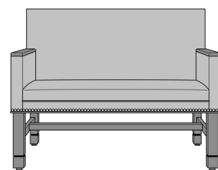

Dovera Bench, Plain Arm,
with Arm Caps, Nail Head
Detail Base
Model: DVB1B31
46W 25D 35.5H
26AH