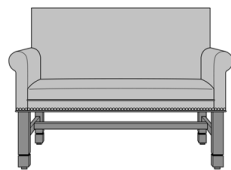

Dovera Bench

Dovera Bench, Plain Arm,
without Arm Caps, without
Nail Head Detail
Model: DVB1A11
46W 25D 35.5H
26AH

Dovera Bench, Plain Arm,
without Arm Caps, Nail Head
Detail Arms
Model: DVB1A21
46W 25D 35.5H
26AH

Dovera Bench, Plain Arm,
without Arm Caps, Nail Head
Detail Base
Model: DVB1A31
46W 25D 35.5H
26AH

Dovera Bench, Plain Arm,
without Arm Caps, Nail Head
Detail Arms & Base
Model: DVB1A41
46W 25D 35.5H
26AH

Dovera Bench, Plain Arm,
with Arm Caps, without Nail
Head Detail
Model: DVB1B11
46W 25D 35.5H
26AH

Dovera Bench, Plain Arm,
with Arm Caps, Nail Head
Detail Arms
Model: DVB1B21
46W 25D 35.5H
26AH

Dovera Bench, Plain Arm,
with Arm Caps, Nail Head
Detail Base
Model: DVB1B31
46W 25D 35.5H
26AH

Dovera Bench, Plain Arm,
with Arm Caps, Nail Head
Detail Arms & Base
Model: DVB1B41
46W 25D 35.5H
26AH