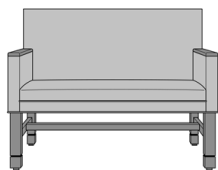

Dovera Bench, Plain Arm,
with Arm Caps, without Nail
Head Detail
Model: DVB1B11
46W 25D 35.5H
26AH