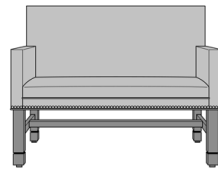

Dovera Bench, Plain Arm,
without Arm Caps, Nail Head
Detail Base
Model: DVB1A31
46W 25D 35.5H
26AH