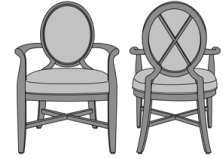

kwalu.

Enna Dining

Enna Dining Chair, without X
Underframe
Model: END110
25W 25.5D 38H
26AH

Enna Dining Chair, without X
Underframe, with X Back
Insert
Model: END110I
25W 25.5D 38H
26AH

Enna Dining Chair, with X
Underframe
Model: END111
25W 25.5D 38H
26AH

Enna Dining Chair, with X
Underframe, with X Back
Insert
Model: END111I
25W 25.5D 38H
26AH