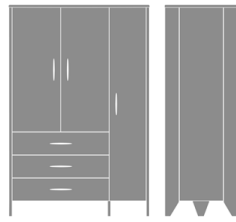

kwalu.

Essex Hutch

Essex Bedside Cabinet

Hutch

Model: EXBH

20.5W 11.75D 20H

Essex Bedside

Essex Bedside Cabinet, 4
Drawers

Model: EXCH50

24.25W 19.25D 46.75H

Essex Headboard

Essex Bedside Cabinet

Hutch

Model: EXBH

20.5W 11.75D 20H

Essex Footboard

Essex Bedside Cabinet

Hutch

Model: EXBH

20.5W 11.75D 20H

Essex Wardrobe

Essex Double Wardrobe, No Drawers, 2 Doors
Model: EXWR02
34.75W 23D 71H

Essex Single Wardrobe, 1 Drawer, 1 Door, Left-Hinged
Model: EXWR11L
23.75W 23D 71H

Essex Double Wardrobe, 1 Drawer, 2 Doors
Model: EXWR12
34.75W 23D 71H

Essex Double Wardrobe, 2 Drawers, 2 Doors
Model: EXWR22
34.75W 23D 71H

Essex Single Wardrobe, 2 Drawers, 1 Door, Left-Hinged
Model: EXWR21L
23.75W 23D 71H