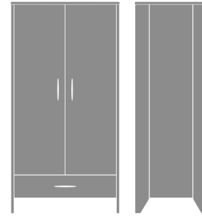

Essex Bedside Cabinet

Hutch

Model: EXBH

20.5W 11.75D 20H

Essex Wardrobe

Essex Double Wardrobe, No Drawers, 2 Doors
Model: EXWR02
34.75W 23D 71H

Essex Single Wardrobe, 1 Drawer, 1 Door, Left-Hinged
Model: EXWR11L
23.75W 23D 71H