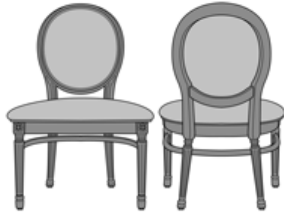

kwalu.

Firenze Dining

Firenze Dining Chair
Model: 2011
23.5W 23.5D 36.5H
26AH

Firenze Side Chair, Armless
Model: 2012
21W 19.75D 36.25H