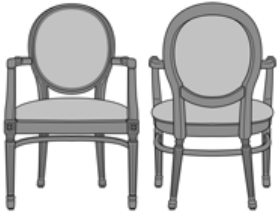

kwalu.

Firenze Dining

Firenze Dining Chair
Model: 2011
23.5W 23.5D 36.5H
26AH

Firenze Side Chair, Armless
Model: 2012
21W 19.75D 36.25H