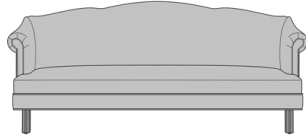

## Folleto Lounge

Folleto Lounge Chair, Scroll  
Arm, Queen Anne Legs  
Model: 1012  
33.5W 35D 37H  
29AH

Folleto Lounge Chair, Scroll  
Arm, Chippendale Legs  
Model: 1014  
33.5W 35D 37H  
29AH

Folleto Petite Lounge Chair,  
Scroll Arm, Queen Anne  
Legs  
Model: PT1013  
33.5W 32.5D 35H  
28.5AH

Folleto Petite Lounge Chair,  
Scroll Arm, Chippendale  
Legs  
Model: PT1015  
33.5W 32.5D 35H  
28.5AH

Folleto Love Seat, Scroll  
Arm, Queen Anne Legs  
Model: 1022  
62W 32D 37.5H  
29AH

Folleto Love Seat, Scroll  
Arm, Chippendale Legs  
Model: 1024  
62W 32D 37.5H  
29AH

Folleto Petite Love Seat,  
Scroll Arm, Queen Anne  
Legs  
Model: PT1023  
51W 32.5D 35H  
28.5AH

Folleto Petite Love Seat,  
Scroll Arm, Chippendale  
Legs  
Model: PT1025  
51W 32.5D 35H  
28.5AH

Folieto Sofa, Scroll Arm,  
Queen Anne Legs  
Model: 1032  
84W 30.5D 38.5H  
29AH