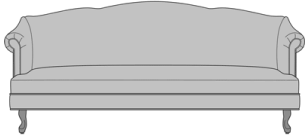

## Folleto Lounge

Folleto Lounge Chair, Scroll  
Arm, Queen Anne Legs  
Model: 1012  
33.5W 35D 37H  
29AH

Folleto Lounge Chair, Scroll  
Arm, Chippendale Legs  
Model: 1014  
33.5W 35D 37H  
29AH

Folleto Petite Lounge Chair,  
Scroll Arm, Queen Anne  
Legs  
Model: PT1013  
33.5W 32.5D 35H  
28.5AH

Folleto Petite Lounge Chair,  
Scroll Arm, Chippendale  
Legs  
Model: PT1015  
33.5W 32.5D 35H  
28.5AH

Folleto Love Seat, Scroll  
Arm, Queen Anne Legs  
Model: 1022  
62W 32D 37.5H  
29AH

Folleto Love Seat, Scroll  
Arm, Chippendale Legs  
Model: 1024  
62W 32D 37.5H  
29AH

Folleto Petite Love Seat,  
Scroll Arm, Queen Anne  
Legs  
Model: PT1023  
51W 32.5D 35H  
28.5AH

Folleto Petite Love Seat,  
Scroll Arm, Chippendale  
Legs  
Model: PT1025  
51W 32.5D 35H  
28.5AH

Folieto Sofa, Scroll Arm,  
Queen Anne Legs  
Model: 1032  
84W 30.5D 38.5H  
29AH