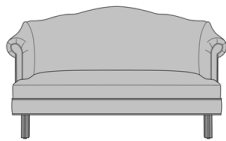

## Folleto Lounge

Folleto Lounge Chair, Scroll  
Arm, Queen Anne Legs  
Model: 1012  
33.5W 35D 37H  
29AH

Folleto Lounge Chair, Scroll  
Arm, Chippendale Legs  
Model: 1014  
33.5W 35D 37H  
29AH

Folleto Petite Lounge Chair,  
Scroll Arm, Queen Anne  
Legs  
Model: PT1013  
33.5W 32.5D 35H  
28.5AH

Folleto Petite Lounge Chair,  
Scroll Arm, Chippendale  
Legs  
Model: PT1015  
33.5W 32.5D 35H  
28.5AH

Folleto Love Seat, Scroll  
Arm, Queen Anne Legs  
Model: 1022  
62W 32D 37.5H  
29AH

Folleto Love Seat, Scroll  
Arm, Chippendale Legs  
Model: 1024  
62W 32D 37.5H  
29AH