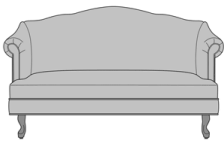

## Folleto Lounge

Folleto Lounge Chair, Scroll  
Arm, Queen Anne Legs  
Model: 1012  
33.5W 35D 37H  
29AH

Folleto Lounge Chair, Scroll  
Arm, Chippendale Legs  
Model: 1014  
33.5W 35D 37H  
29AH

Folleto Petite Lounge Chair,  
Scroll Arm, Queen Anne  
Legs  
Model: PT1013  
33.5W 32.5D 35H  
28.5AH

Folleto Petite Lounge Chair,  
Scroll Arm, Chippendale  
Legs  
Model: PT1015  
33.5W 32.5D 35H  
28.5AH

Folleto Love Seat, Scroll  
Arm, Queen Anne Legs  
Model: 1022  
62W 32D 37.5H  
29AH

Folleto Love Seat, Scroll  
Arm, Chippendale Legs  
Model: 1024  
62W 32D 37.5H  
29AH