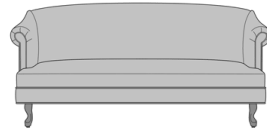

## Folleto Lounge

Folleto Lounge Chair, Scroll  
Arm, Queen Anne Legs  
Model: 1012  
33.5W 35D 37H  
29AH

Folleto Lounge Chair, Scroll  
Arm, Chippendale Legs  
Model: 1014  
33.5W 35D 37H  
29AH

Folleto Petite Lounge Chair,  
Scroll Arm, Queen Anne  
Legs  
Model: PT1013  
33.5W 32.5D 35H  
28.5AH

Folleto Petite Lounge Chair,  
Scroll Arm, Chippendale  
Legs  
Model: PT1015  
33.5W 32.5D 35H  
28.5AH

Folleto Love Seat, Scroll  
Arm, Queen Anne Legs  
Model: 1022  
62W 32D 37.5H  
29AH

Folleto Love Seat, Scroll  
Arm, Chippendale Legs  
Model: 1024  
62W 32D 37.5H  
29AH

Folleto Petite Love Seat,  
Scroll Arm, Queen Anne  
Legs  
Model: PT1023  
51W 32.5D 35H  
28.5AH

Folleto Petite Love Seat,  
Scroll Arm, Chippendale  
Legs  
Model: PT1025  
51W 32.5D 35H  
28.5AH

Folieto Sofa, Scroll Arm,  
Queen Anne Legs  
Model: 1032  
84W 30.5D 38.5H  
29AH

Folieto Sofa, Scroll Arm,  
Chippendale Legs  
Model: 1034  
84W 30.5D 38.5H  
29AH

Folieto Petite Sofa, Scroll  
Arm, Queen Anne Legs  
Model: PT1033  
73W 32.5D 35H  
28.5AH

Folieto Petite Sofa, Scroll  
Arm, Chippendale Legs  
Model: PT1035  
73W 32.5D 35H  
28.5AH