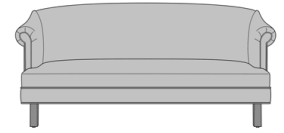

## Folleto Lounge

Folleto Lounge Chair, Scroll  
Arm, Queen Anne Legs  
Model: 1012  
33.5W 35D 37H  
29AH

Folleto Lounge Chair, Scroll  
Arm, Chippendale Legs  
Model: 1014  
33.5W 35D 37H  
29AH

Folleto Petite Lounge Chair,  
Scroll Arm, Queen Anne  
Legs  
Model: PT1013  
33.5W 32.5D 35H  
28.5AH

Folleto Petite Lounge Chair,  
Scroll Arm, Chippendale  
Legs  
Model: PT1015  
33.5W 32.5D 35H  
28.5AH

Folleto Love Seat, Scroll  
Arm, Queen Anne Legs  
Model: 1022  
62W 32D 37.5H  
29AH

Folleto Love Seat, Scroll  
Arm, Chippendale Legs  
Model: 1024  
62W 32D 37.5H  
29AH

Folleto Petite Love Seat,  
Scroll Arm, Queen Anne  
Legs  
Model: PT1023  
51W 32.5D 35H  
28.5AH

Folleto Petite Love Seat,  
Scroll Arm, Chippendale  
Legs  
Model: PT1025  
51W 32.5D 35H  
28.5AH

Folieto Sofa, Scroll Arm,  
Queen Anne Legs  
Model: 1032  
84W 30.5D 38.5H  
29AH

Folieto Sofa, Scroll Arm,  
Chippendale Legs  
Model: 1034  
84W 30.5D 38.5H  
29AH

Folieto Petite Sofa, Scroll  
Arm, Queen Anne Legs  
Model: PT1033  
73W 32.5D 35H  
28.5AH

Folieto Petite Sofa, Scroll  
Arm, Chippendale Legs  
Model: PT1035  
73W 32.5D 35H  
28.5AH