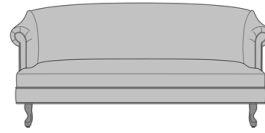

Follete Lounge

Follete Lounge Chair, Scroll
Arm, Queen Anne Legs
Model: 1012
33.5W 35D 37H
29AH

Follete Lounge Chair, Scroll
Arm, Chippendale Legs
Model: 1014
33.5W 35D 37H
29AH

Follete Petite Lounge Chair,
Scroll Arm, Queen Anne
Legs
Model: PT1013
33.5W 32.5D 35H
28.5AH

Follete Petite Lounge Chair,
Scroll Arm, Chippendale
Legs
Model: PT1015
33.5W 32.5D 35H
28.5AH

Follete Love Seat, Scroll
Arm, Queen Anne Legs
Model: 1022
62W 32D 37.5H
29AH

Follete Love Seat, Scroll
Arm, Chippendale Legs
Model: 1024
62W 32D 37.5H
29AH

Follete Petite Love Seat,
Scroll Arm, Queen Anne
Legs
Model: PT1023
51W 32.5D 35H
28.5AH

Follete Petite Love Seat,
Scroll Arm, Chippendale
Legs
Model: PT1025
51W 32.5D 35H
28.5AH

Folleto Sofa, Scroll Arm,
Queen Anne Legs
Model: 1032
84W 30.5D 38.5H
29AH

Folleto Sofa, Scroll Arm,
Chippendale Legs
Model: 1034
84W 30.5D 38.5H
29AH

Folleto Petite Sofa, Scroll
Arm, Queen Anne Legs
Model: PT1033
73W 32.5D 35H
28.5AH

Folleto Petite Sofa, Scroll
Arm, Chippendale Legs
Model: PT1035
73W 32.5D 35H
28.5AH