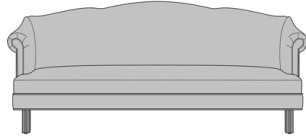

Follete Lounge

Follete Lounge Chair, Scroll
Arm, Queen Anne Legs
Model: 1012
33.5W 35D 37H
29AH

Follete Lounge Chair, Scroll
Arm, Chippendale Legs
Model: 1014
33.5W 35D 37H
29AH

Follete Petite Lounge Chair,
Scroll Arm, Queen Anne
Legs
Model: PT1013
33.5W 32.5D 35H
28.5AH

Follete Petite Lounge Chair,
Scroll Arm, Chippendale
Legs
Model: PT1015
33.5W 32.5D 35H
28.5AH

Follete Love Seat, Scroll
Arm, Queen Anne Legs
Model: 1022
62W 32D 37.5H
29AH

Follete Love Seat, Scroll
Arm, Chippendale Legs
Model: 1024
62W 32D 37.5H
29AH

Follete Petite Love Seat,
Scroll Arm, Queen Anne
Legs
Model: PT1023
51W 32.5D 35H
28.5AH

Follete Petite Love Seat,
Scroll Arm, Chippendale
Legs
Model: PT1025
51W 32.5D 35H
28.5AH

Folleto Sofa, Scroll Arm,
Queen Anne Legs
Model: 1032
84W 30.5D 38.5H
29AH