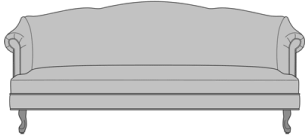

Follete Lounge

Follete Lounge Chair, Scroll
Arm, Queen Anne Legs
Model: 1012
33.5W 35D 37H
29AH

Follete Lounge Chair, Scroll
Arm, Chippendale Legs
Model: 1014
33.5W 35D 37H
29AH

Follete Petite Lounge Chair,
Scroll Arm, Queen Anne
Legs
Model: PT1013
33.5W 32.5D 35H
28.5AH

Follete Petite Lounge Chair,
Scroll Arm, Chippendale
Legs
Model: PT1015
33.5W 32.5D 35H
28.5AH

Follete Love Seat, Scroll
Arm, Queen Anne Legs
Model: 1022
62W 32D 37.5H
29AH

Follete Love Seat, Scroll
Arm, Chippendale Legs
Model: 1024
62W 32D 37.5H
29AH

Follete Petite Love Seat,
Scroll Arm, Queen Anne
Legs
Model: PT1023
51W 32.5D 35H
28.5AH

Follete Petite Love Seat,
Scroll Arm, Chippendale
Legs
Model: PT1025
51W 32.5D 35H
28.5AH

Folleto Sofa, Scroll Arm,
Queen Anne Legs
Model: 1032
84W 30.5D 38.5H
29AH