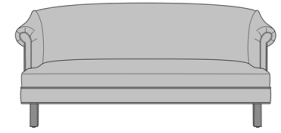

Follete Lounge

Follete Lounge Chair, Scroll
Arm, Queen Anne Legs
Model: 1012
33.5W 35D 37H
29AH

Follete Lounge Chair, Scroll
Arm, Chippendale Legs
Model: 1014
33.5W 35D 37H
29AH

Follete Petite Lounge Chair,
Scroll Arm, Queen Anne
Legs
Model: PT1013
33.5W 32.5D 35H
28.5AH

Follete Petite Lounge Chair,
Scroll Arm, Chippendale
Legs
Model: PT1015
33.5W 32.5D 35H
28.5AH

Follete Love Seat, Scroll
Arm, Queen Anne Legs
Model: 1022
62W 32D 37.5H
29AH

Follete Love Seat, Scroll
Arm, Chippendale Legs
Model: 1024
62W 32D 37.5H
29AH

Follete Petite Love Seat,
Scroll Arm, Queen Anne
Legs
Model: PT1023
51W 32.5D 35H
28.5AH

Follete Petite Love Seat,
Scroll Arm, Chippendale
Legs
Model: PT1025
51W 32.5D 35H
28.5AH

Folleto Sofa, Scroll Arm,
Queen Anne Legs
Model: 1032
84W 30.5D 38.5H
29AH

Folleto Sofa, Scroll Arm,
Chippendale Legs
Model: 1034
84W 30.5D 38.5H
29AH

Folleto Petite Sofa, Scroll
Arm, Queen Anne Legs
Model: PT1033
73W 32.5D 35H
28.5AH

Folleto Petite Sofa, Scroll
Arm, Chippendale Legs
Model: PT1035
73W 32.5D 35H
28.5AH