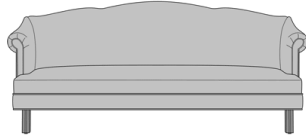

Folleto Lounge

Folleto Lounge Chair, Scroll
Arm, Queen Anne Legs
Model: 1012
33.5W 35D 37H
29AH

Folleto Lounge Chair, Scroll
Arm, Chippendale Legs
Model: 1014
33.5W 35D 37H
29AH

Folleto Petite Lounge Chair,
Scroll Arm, Queen Anne
Legs
Model: PT1013
33.5W 32.5D 35H
28.5AH

Folleto Petite Lounge Chair,
Scroll Arm, Chippendale
Legs
Model: PT1015
33.5W 32.5D 35H
28.5AH

Folleto Love Seat, Scroll
Arm, Queen Anne Legs
Model: 1022
62W 32D 37.5H
29AH

Folleto Love Seat, Scroll
Arm, Chippendale Legs
Model: 1024
62W 32D 37.5H
29AH

Folleto Petite Love Seat,
Scroll Arm, Queen Anne
Legs
Model: PT1023
51W 32.5D 35H
28.5AH

Folleto Petite Love Seat,
Scroll Arm, Chippendale
Legs
Model: PT1025
51W 32.5D 35H
28.5AH

Folleto Sofa, Scroll Arm,
Queen Anne Legs
Model: 1032
84W 30.5D 38.5H
29AH