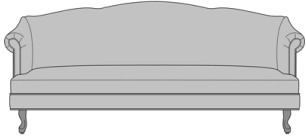

Folleto Lounge

Folleto Lounge Chair, Scroll
Arm, Queen Anne Legs
Model: 1012
33.5W 35D 37H
29AH

Folleto Lounge Chair, Scroll
Arm, Chippendale Legs
Model: 1014
33.5W 35D 37H
29AH

Folleto Petite Lounge Chair,
Scroll Arm, Queen Anne
Legs
Model: PT1013
33.5W 32.5D 35H
28.5AH

Folleto Petite Lounge Chair,
Scroll Arm, Chippendale
Legs
Model: PT1015
33.5W 32.5D 35H
28.5AH

Folleto Love Seat, Scroll
Arm, Queen Anne Legs
Model: 1022
62W 32D 37.5H
29AH

Folleto Love Seat, Scroll
Arm, Chippendale Legs
Model: 1024
62W 32D 37.5H
29AH

Folleto Petite Love Seat,
Scroll Arm, Queen Anne
Legs
Model: PT1023
51W 32.5D 35H
28.5AH

Folleto Petite Love Seat,
Scroll Arm, Chippendale
Legs
Model: PT1025
51W 32.5D 35H
28.5AH

Folleto Sofa, Scroll Arm,
Queen Anne Legs
Model: 1032
84W 30.5D 38.5H
29AH