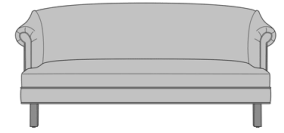

Folleto Lounge

Folleto Lounge Chair, Scroll
Arm, Queen Anne Legs
Model: 1012
33.5W 35D 37H
29AH

Folleto Lounge Chair, Scroll
Arm, Chippendale Legs
Model: 1014
33.5W 35D 37H
29AH

Folleto Petite Lounge Chair,
Scroll Arm, Queen Anne
Legs
Model: PT1013
33.5W 32.5D 35H
28.5AH

Folleto Petite Lounge Chair,
Scroll Arm, Chippendale
Legs
Model: PT1015
33.5W 32.5D 35H
28.5AH

Folleto Love Seat, Scroll
Arm, Queen Anne Legs
Model: 1022
62W 32D 37.5H
29AH

Folleto Love Seat, Scroll
Arm, Chippendale Legs
Model: 1024
62W 32D 37.5H
29AH

Folleto Petite Love Seat,
Scroll Arm, Queen Anne
Legs
Model: PT1023
51W 32.5D 35H
28.5AH

Folleto Petite Love Seat,
Scroll Arm, Chippendale
Legs
Model: PT1025
51W 32.5D 35H
28.5AH

Folleto Sofa, Scroll Arm,
Queen Anne Legs
Model: 1032
84W 30.5D 38.5H
29AH

Folleto Sofa, Scroll Arm,
Chippendale Legs
Model: 1034
84W 30.5D 38.5H
29AH

Folleto Petite Sofa, Scroll
Arm, Queen Anne Legs
Model: PT1033
73W 32.5D 35H
28.5AH

Folleto Petite Sofa, Scroll
Arm, Chippendale Legs
Model: PT1035
73W 32.5D 35H
28.5AH