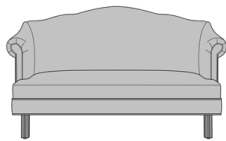

Folleto Lounge

Folleto Lounge Chair, Scroll
Arm, Queen Anne Legs
Model: 1012
33.5W 35D 37H
29AH

Folleto Lounge Chair, Scroll
Arm, Chippendale Legs
Model: 1014
33.5W 35D 37H
29AH

Folleto Petite Lounge Chair,
Scroll Arm, Queen Anne
Legs
Model: PT1013
33.5W 32.5D 35H
28.5AH

Folleto Petite Lounge Chair,
Scroll Arm, Chippendale
Legs
Model: PT1015
33.5W 32.5D 35H
28.5AH

Folleto Love Seat, Scroll
Arm, Queen Anne Legs
Model: 1022
62W 32D 37.5H
29AH

Folleto Love Seat, Scroll
Arm, Chippendale Legs
Model: 1024
62W 32D 37.5H
29AH