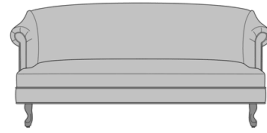

Folleto Lounge

Folleto Lounge Chair, Scroll
Arm, Queen Anne Legs
Model: 1012
33.5W 35D 37H
29AH

Folleto Lounge Chair, Scroll
Arm, Chippendale Legs
Model: 1014
33.5W 35D 37H
29AH

Folleto Petite Lounge Chair,
Scroll Arm, Queen Anne
Legs
Model: PT1013
33.5W 32.5D 35H
28.5AH

Folleto Petite Lounge Chair,
Scroll Arm, Chippendale
Legs
Model: PT1015
33.5W 32.5D 35H
28.5AH

Folleto Love Seat, Scroll
Arm, Queen Anne Legs
Model: 1022
62W 32D 37.5H
29AH

Folleto Love Seat, Scroll
Arm, Chippendale Legs
Model: 1024
62W 32D 37.5H
29AH

Folleto Petite Love Seat,
Scroll Arm, Queen Anne
Legs
Model: PT1023
51W 32.5D 35H
28.5AH

Folleto Petite Love Seat,
Scroll Arm, Chippendale
Legs
Model: PT1025
51W 32.5D 35H
28.5AH

Folleto Sofa, Scroll Arm,
Queen Anne Legs
Model: 1032
84W 30.5D 38.5H
29AH

Folleto Sofa, Scroll Arm,
Chippendale Legs
Model: 1034
84W 30.5D 38.5H
29AH

Folleto Petite Sofa, Scroll
Arm, Queen Anne Legs
Model: PT1033
73W 32.5D 35H
28.5AH

Folleto Petite Sofa, Scroll
Arm, Chippendale Legs
Model: PT1035
73W 32.5D 35H
28.5AH