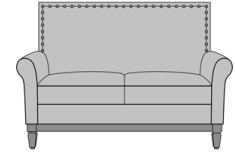

## Gandino Lounge

Gandino Lounge Chair, Scroll Arm  
Model: GAN1A1A  
34.5W 31D 40.5H  
25AH

Gandino Lounge Chair, Square Arm without Arm Caps  
Model: GAN1B1A  
34.5W 31D 40.5H  
25AH

Gandino Lounge Chair, Square Arm with Arm Caps  
Model: GAN1C1A  
34.5W 31D 40.5H  
25AH

Gandino Love Seat, Scroll Arm  
Model: GAN2A1A  
58.5W 31D 40.5H  
25AH

Gandino Love Seat, Square Arm without Arm Caps  
Model: GAN2B1A  
58.5W 31D 40.5H  
25AH

Gandino Love Seat, Square Arm with Arm Caps  
Model: GAN2C1A  
58.5W 31D 40.5H  
25AH