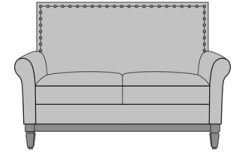

## Gandino Lounge

Gandino Lounge Chair, Scroll Arm  
Model: GAN1A1A  
34.5W 31D 40.5H  
25AH

Gandino Lounge Chair, Square Arm without Arm Caps  
Model: GAN1B1A  
34.5W 31D 40.5H  
25AH

Gandino Lounge Chair, Square Arm with Arm Caps  
Model: GAN1C1A  
34.5W 31D 40.5H  
25AH

Gandino Love Seat, Scroll Arm  
Model: GAN2A1A  
58.5W 31D 40.5H  
25AH

Gandino Love Seat, Square Arm without Arm Caps  
Model: GAN2B1A  
58.5W 31D 40.5H  
25AH

Gandino Love Seat, Square Arm with Arm Caps  
Model: GAN2C1A  
58.5W 31D 40.5H  
25AH