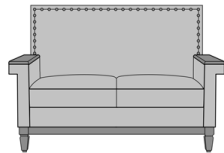

## Gandino Lounge

Gandino Lounge Chair, Scroll Arm  
Model: GAN1A1A  
34.5W 31D 40.5H  
25AH

Gandino Lounge Chair, Square Arm without Arm Caps  
Model: GAN1B1A  
34.5W 31D 40.5H  
25AH

Gandino Lounge Chair, Square Arm with Arm Caps  
Model: GAN1C1A  
34.5W 31D 40.5H  
25AH

Gandino Love Seat, Scroll Arm  
Model: GAN2A1A  
58.5W 31D 40.5H  
25AH

Gandino Love Seat, Square Arm without Arm Caps  
Model: GAN2B1A  
58.5W 31D 40.5H  
25AH

Gandino Love Seat, Square Arm with Arm Caps  
Model: GAN2C1A  
58.5W 31D 40.5H  
25AH