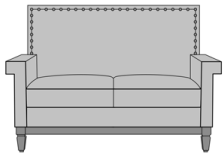

## Gandino Lounge

Gandino Lounge Chair, Scroll Arm  
Model: GAN1A1A  
34.5W 31D 40.5H  
25AH

Gandino Lounge Chair, Square Arm without Arm Caps  
Model: GAN1B1A  
34.5W 31D 40.5H  
25AH

Gandino Lounge Chair, Square Arm with Arm Caps  
Model: GAN1C1A  
34.5W 31D 40.5H  
25AH

Gandino Love Seat, Scroll Arm  
Model: GAN2A1A  
58.5W 31D 40.5H  
25AH

Gandino Love Seat, Square Arm without Arm Caps  
Model: GAN2B1A  
58.5W 31D 40.5H  
25AH

Gandino Love Seat, Square Arm with Arm Caps  
Model: GAN2C1A  
58.5W 31D 40.5H  
25AH