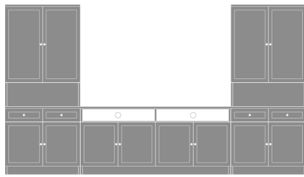

Lancaster Media Unit with Open Shelves - 120"W
Model: LAMUCSS10
120W 18D 80H

Lancaster Media Unit with Open Shelves - 132"W
Model: LAMUCSS11
132W 18D 80H

Lancaster Media Unit with Open Shelves - 144"W
Model: LAMUCSS12
144W 18D 80H

Lancaster Media Console with Drawers - 72"W

Lancaster Media Unit with
Drawers - 120"W
Model: LAMUCSD10
120W 18D 80H

Lancaster Media Unit with
Drawers - 132"W
Model: LAMUCSD11
132W 18D 80H

Lancaster Media Unit with
Drawers - 144"W
Model: LAMUCSD12
144W 18D 80H