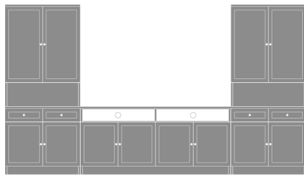

Lancaster Media Unit with
Open Shelves - 120"W
Model: LAMUCSS10
120W 18D 80H

Lancaster Media Unit with
Open Shelves - 132"W
Model: LAMUCSS11
132W 18D 80H

Lancaster Media Unit with
Open Shelves - 144"W
Model: LAMUCSS12
144W 18D 80H

Lancaster Media Console with Shelves - 60"W

Lancaster Media Unit with Drawers - 120"W
Model: LAMUCSD10
120W 18D 80H

Lancaster Media Unit with Drawers - 132"W
Model: LAMUCSD11
132W 18D 80H

Lancaster Media Unit with Drawers - 144"W
Model: LAMUCSD12
144W 18D 80H