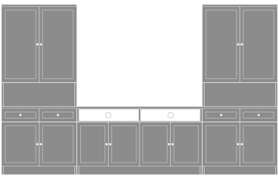

Lancaster Media Unit with
Open Shelves - 120"W
Model: LAMUCSS10
120W 18D 80H

Lancaster Media Unit with
Open Shelves - 132"W
Model: LAMUCSS11
132W 18D 80H

Lancaster Media Unit with
Open Shelves - 144"W
Model: LAMUCSS12
144W 18D 80H

Lancaster Media Console with Shelves - 60"W

Lancaster Media Unit with Drawers - 120"W
Model: LAMUCSD10
120W 18D 80H

Lancaster Media Unit with Drawers - 132"W
Model: LAMUCSD11
132W 18D 80H

Lancaster Media Unit with Drawers - 144"W
Model: LAMUCSD12
144W 18D 80H