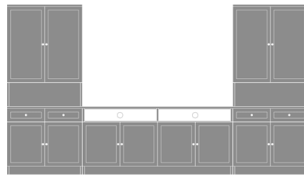

Lancaster Media Unit with Open Shelves - 120"W
Model: LAMUCSS10
120W 18D 80H

Lancaster Media Unit with Open Shelves - 132"W
Model: LAMUCSS11
132W 18D 80H

Lancaster Media Unit with Open Shelves - 144"W
Model: LAMUCSS12
144W 18D 80H

Lancaster Media Console with Drawers - 60"W

Lancaster Media Unit with
Drawers - 120"W
Model: LAMUCSD10
120W 18D 80H

Lancaster Media Unit with
Drawers - 132"W
Model: LAMUCSD11
132W 18D 80H

Lancaster Media Unit with
Drawers - 144"W
Model: LAMUCSD12
144W 18D 80H