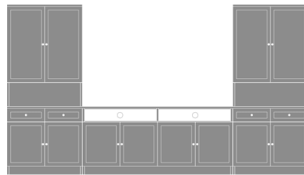

Lancaster Media Unit - 144"W

Lancaster Media Unit with Drawers - 120"W
Model: LAMUCSD10
120W 18D 80H

Lancaster Media Unit with Drawers - 132"W
Model: LAMUCSD11
132W 18D 80H

Lancaster Media Unit with Drawers - 144"W
Model: LAMUCSD12
144W 18D 80H

Lancaster Media Unit with Open Shelves - 120"W
Model: LAMUCSS10
120W 18D 80H

Lancaster Media Unit with Open Shelves - 132"W
Model: LAMUCSS11
132W 18D 80H

Lancaster Media Unit with Open Shelves - 144"W
Model: LAMUCSS12
144W 18D 80H

Lancaster Media Storage Base - 36"W

Lancaster Media Unit with Drawers - 120"W
Model: LAMUCSD10
120W 18D 80H

Lancaster Media Unit with Drawers - 132"W
Model: LAMUCSD11
132W 18D 80H

Lancaster Media Unit with Drawers - 144"W
Model: LAMUCSD12
144W 18D 80H