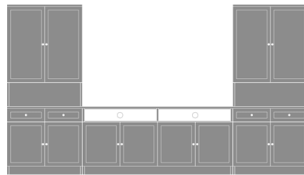

Lancaster Media Unit with
Open Shelves - 120"W
Model: LAMUCSS10
120W 18D 80H

Lancaster Media Unit with
Open Shelves - 132"W
Model: LAMUCSS11
132W 18D 80H

Lancaster Media Unit with
Open Shelves - 144"W
Model: LAMUCSS12
144W 18D 80H

Lancaster Media Console with Shelves - 72"W

Lancaster Media Unit with
Drawers - 120"W
Model: LAMUCSD10
120W 18D 80H

Lancaster Media Unit with
Drawers - 132"W
Model: LAMUCSD11
132W 18D 80H

Lancaster Media Unit with
Drawers - 144"W
Model: LAMUCSD12
144W 18D 80H