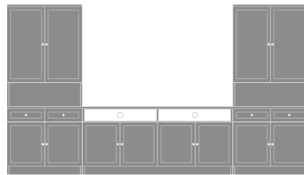

Lancaster Media Unit with
Open Shelves - 120"W
Model: LAMUCSS10
120W 18D 80H

Lancaster Media Unit with
Open Shelves - 132"W
Model: LAMUCSS11
132W 18D 80H

Lancaster Media Unit with
Open Shelves - 144"W
Model: LAMUCSS12
144W 18D 80H

Lancaster Media Console with Drawers - 48"W

Lancaster Media Unit with
Drawers - 120"W
Model: LAMUCSD10
120W 18D 80H

Lancaster Media Unit with
Drawers - 132"W
Model: LAMUCSD11
132W 18D 80H

Lancaster Media Unit with
Drawers - 144"W
Model: LAMUCSD12
144W 18D 80H