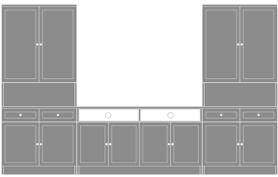

Lancaster Media Unit with
Open Shelves - 120"W
Model: LAMUCSS10
120W 18D 80H

Lancaster Media Unit with
Open Shelves - 132"W
Model: LAMUCSS11
132W 18D 80H

Lancaster Media Unit with
Open Shelves - 144"W
Model: LAMUCSS12
144W 18D 80H

Lancaster Media Console with Shelves - 48"W

Lancaster Media Unit with Drawers - 120"W
Model: LAMUCSD10
120W 18D 80H

Lancaster Media Unit with Drawers - 132"W
Model: LAMUCSD11
132W 18D 80H

Lancaster Media Unit with Drawers - 144"W
Model: LAMUCSD12
144W 18D 80H