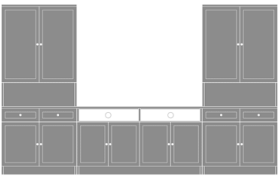

Lancaster Media Console with Drawers - 72"W

Lancaster Media Unit with
Drawers - 120"W
Model: LAMUCSD10
120W 18D 80H

Lancaster Media Unit with
Drawers - 132"W
Model: LAMUCSD11
132W 18D 80H

Lancaster Media Unit with
Drawers - 144"W
Model: LAMUCSD12
144W 18D 80H

Lancaster Media Unit with
Open Shelves - 120"W
Model: LAMUCSS10
120W 18D 80H

Lancaster Media Unit with
Open Shelves - 132"W
Model: LAMUCSS11
132W 18D 80H

Lancaster Media Unit with
Open Shelves - 144"W
Model: LAMUCSS12
144W 18D 80H