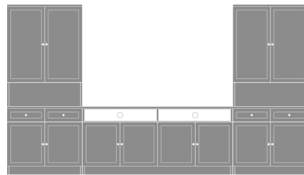

Lancaster Media Unit with Open Shelves - 120"W
Model: LAMUCSS10
120W 18D 80H

Lancaster Media Unit with Open Shelves - 132"W
Model: LAMUCSS11
132W 18D 80H

Lancaster Media Unit with Open Shelves - 144"W
Model: LAMUCSS12
144W 18D 80H

Lancaster Media Storage Hutch - 36"W

Lancaster Media Unit with
Drawers - 120"W
Model: LAMUCSD10
120W 18D 80H

Lancaster Media Unit with
Drawers - 132"W
Model: LAMUCSD11
132W 18D 80H

Lancaster Media Unit with
Drawers - 144"W
Model: LAMUCSD12
144W 18D 80H