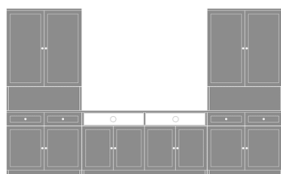

Lancaster Media Unit with Open Shelves - 120"W
Model: LAMUCSS10
120W 18D 80H

Lancaster Media Unit with Open Shelves - 132"W
Model: LAMUCSS11
132W 18D 80H

Lancaster Media Unit with Open Shelves - 144"W
Model: LAMUCSS12
144W 18D 80H

Lancaster Media Storage Base - 36"W

Lancaster Media Unit with Drawers - 120"W
Model: LAMUCSD10
120W 18D 80H

Lancaster Media Unit with Drawers - 132"W
Model: LAMUCSD11
132W 18D 80H

Lancaster Media Unit with Drawers - 144"W
Model: LAMUCSD12
144W 18D 80H

Lancaster Media Storage Hutch - 36"W

Lancaster Media Unit with
Drawers - 120"W
Model: LAMUCSD10
120W 18D 80H

Lancaster Media Unit with
Drawers - 132"W
Model: LAMUCSD11
132W 18D 80H

Lancaster Media Unit with
Drawers - 144"W
Model: LAMUCSD12
144W 18D 80H