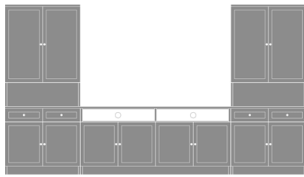

Lancaster Media Unit with
Open Shelves - 120"W
Model: LAMUCSS10
120W 18D 80H

Lancaster Media Unit with
Open Shelves - 132"W
Model: LAMUCSS11
132W 18D 80H

Lancaster Media Unit with
Open Shelves - 144"W
Model: LAMUCSS12
144W 18D 80H

Lancaster Media Console with Shelves - 48"W

Lancaster Media Unit with Drawers - 120"W
Model: LAMUCSD10
120W 18D 80H

Lancaster Media Unit with Drawers - 132"W
Model: LAMUCSD11
132W 18D 80H

Lancaster Media Unit with Drawers - 144"W
Model: LAMUCSD12
144W 18D 80H