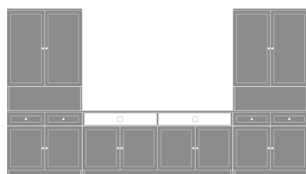

Lancaster Media Unit with Open Shelves - 120"W
Model: LAMUCSS10
120W 18D 80H

Lancaster Media Unit with Open Shelves - 132"W
Model: LAMUCSS11
132W 18D 80H

Lancaster Media Unit with Open Shelves - 144"W
Model: LAMUCSS12
144W 18D 80H

Lancaster Media Storage Base - 36"W

Lancaster Media Unit with Drawers - 120"W
Model: LAMUCSD10
120W 18D 80H

Lancaster Media Unit with Drawers - 132"W
Model: LAMUCSD11
132W 18D 80H

Lancaster Media Unit with Drawers - 144"W
Model: LAMUCSD12
144W 18D 80H

Lancaster Media Storage Hutch - 36"W

Lancaster Media Unit with
Drawers - 120"W
Model: LAMUCSD10
120W 18D 80H

Lancaster Media Unit with
Drawers - 132"W
Model: LAMUCSD11
132W 18D 80H

Lancaster Media Unit with
Drawers - 144"W
Model: LAMUCSD12
144W 18D 80H