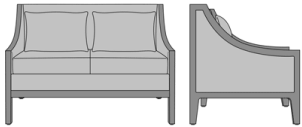

Larino Lounge

Larino Lounge Chair, Arm
21"H, without Nail Head
Detail
Model: LAR1A11
27W 32.5D 35H
21AH

Larino Lounge Chair, Arm
21"H, Nail Head Detail Arms
Model: LAR1A21
27W 32.5D 35H
21AH

Larino Lounge Chair, Arm
25"H, without Nail Head
Detail
Model: LAR1B11
27W 32.5D 35H
25AH

Larino Lounge Chair, Arm
25"H, Nail Head Detail Arms
Model: LAR1B21
27W 32.5D 35H
25AH

Larino Love Seat, Arm 21"H,
without Nail Head Detail
Model: LAR2A11
52W 32.5D 35H
21AH

Larino Love Seat, Arm 21"H,
Nail Head Detail Arms
Model: LAR2A21
52W 32.5D 35H
21AH