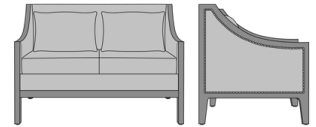

Larino Lounge

Larino Lounge Chair, Arm
21"H, without Nail Head
Detail
Model: LAR1A11
27W 32.5D 35H
21AH

Larino Lounge Chair, Arm
21"H, Nail Head Detail Arms
Model: LAR1A21
27W 32.5D 35H
21AH

Larino Lounge Chair, Arm
25"H, without Nail Head
Detail
Model: LAR1B11
27W 32.5D 35H
25AH

Larino Lounge Chair, Arm
25"H, Nail Head Detail Arms
Model: LAR1B21
27W 32.5D 35H
25AH

Larino Love Seat, Arm 21"H,
without Nail Head Detail
Model: LAR2A11
52W 32.5D 35H
21AH

Larino Love Seat, Arm 21"H,
Nail Head Detail Arms
Model: LAR2A21
52W 32.5D 35H
21AH

Larino Love Seat, Arm 25"H,
without Nail Head Detail
Model: LAR2B11
52W 32.5D 35H
25AH

Larino Love Seat, Arm 25"H,
Nail Head Detail Arms
Model: LAR2B21
52W 32.5D 35H
25AH