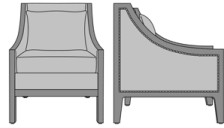

Larino Lounge

Larino Lounge Chair, Arm
21"H, without Nail Head
Detail
Model: LAR1A11
27W 32.5D 35H
21AH

Larino Lounge Chair, Arm
21"H, Nail Head Detail Arms
Model: LAR1A21
27W 32.5D 35H
21AH

Larino Lounge Chair, Arm
25"H, without Nail Head
Detail
Model: LAR1B11
27W 32.5D 35H
25AH

Larino Lounge Chair, Arm
25"H, Nail Head Detail Arms
Model: LAR1B21
27W 32.5D 35H
25AH

Larino Love Seat, Arm 21"H,
without Nail Head Detail
Model: LAR2A11
52W 32.5D 35H
21AH

Larino Love Seat, Arm 21"H,
Nail Head Detail Arms
Model: LAR2A21
52W 32.5D 35H
21AH