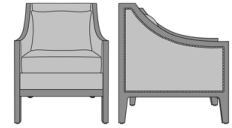

Larino Lounge

Larino Lounge Chair, Arm
21"H, without Nail Head
Detail
Model: LAR1A11
27W 32.5D 35H
21AH

Larino Lounge Chair, Arm
21"H, Nail Head Detail Arms
Model: LAR1A21
27W 32.5D 35H
21AH

Larino Lounge Chair, Arm
25"H, without Nail Head
Detail
Model: LAR1B11
27W 32.5D 35H
25AH

Larino Lounge Chair, Arm
25"H, Nail Head Detail Arms
Model: LAR1B21
27W 32.5D 35H
25AH

Larino Love Seat, Arm 21"H,
without Nail Head Detail
Model: LAR2A11
52W 32.5D 35H
21AH

Larino Love Seat, Arm 21"H,
Nail Head Detail Arms
Model: LAR2A21
52W 32.5D 35H
21AH