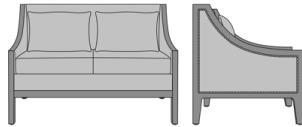

Larino Lounge

Larino Lounge Chair, Arm
21"H, without Nail Head
Detail
Model: LAR1A11
27W 32.5D 35H
21AH

Larino Lounge Chair, Arm
21"H, Nail Head Detail Arms
Model: LAR1A21
27W 32.5D 35H
21AH

Larino Lounge Chair, Arm
25"H, without Nail Head
Detail
Model: LAR1B11
27W 32.5D 35H
25AH

Larino Lounge Chair, Arm
25"H, Nail Head Detail Arms
Model: LAR1B21
27W 32.5D 35H
25AH

Larino Love Seat, Arm 21"H,
without Nail Head Detail
Model: LAR2A11
52W 32.5D 35H
21AH

Larino Love Seat, Arm 21"H,
Nail Head Detail Arms
Model: LAR2A21
52W 32.5D 35H
21AH

Larino Love Seat, Arm 25"H,
without Nail Head Detail
Model: LAR2B11
52W 32.5D 35H
25AH

Larino Love Seat, Arm 25"H,
Nail Head Detail Arms
Model: LAR2B21
52W 32.5D 35H
25AH