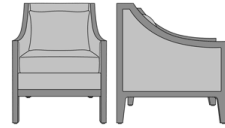

Larino Lounge

Larino Lounge Chair, Arm
21"H, without Nail Head
Detail
Model: LAR1A11
27W 32.5D 35H
21AH

Larino Lounge Chair, Arm
21"H, Nail Head Detail Arms
Model: LAR1A21
27W 32.5D 35H
21AH

Larino Lounge Chair, Arm
25"H, without Nail Head
Detail
Model: LAR1B11
27W 32.5D 35H
25AH

Larino Lounge Chair, Arm
25"H, Nail Head Detail Arms
Model: LAR1B21
27W 32.5D 35H
25AH

Larino Love Seat, Arm 21"H,
without Nail Head Detail
Model: LAR2A11
52W 32.5D 35H
21AH

Larino Love Seat, Arm 21"H,
Nail Head Detail Arms
Model: LAR2A21
52W 32.5D 35H
21AH