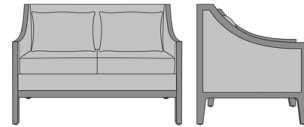

Larino Lounge

Larino Lounge Chair, Arm
21"H, without Nail Head
Detail
Model: LAR1A11
27W 32.5D 35H
21AH

Larino Lounge Chair, Arm
21"H, Nail Head Detail Arms
Model: LAR1A21
27W 32.5D 35H
21AH

Larino Lounge Chair, Arm
25"H, without Nail Head
Detail
Model: LAR1B11
27W 32.5D 35H
25AH

Larino Lounge Chair, Arm
25"H, Nail Head Detail Arms
Model: LAR1B21
27W 32.5D 35H
25AH

Larino Love Seat, Arm 21"H,
without Nail Head Detail
Model: LAR2A11
52W 32.5D 35H
21AH

Larino Love Seat, Arm 21"H,
Nail Head Detail Arms
Model: LAR2A21
52W 32.5D 35H
21AH

Larino Love Seat, Arm 25"H,
without Nail Head Detail
Model: LAR2B11
52W 32.5D 35H
25AH

Larino Love Seat, Arm 25"H,
Nail Head Detail Arms
Model: LAR2B21
52W 32.5D 35H
25AH