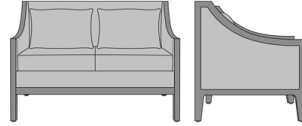

Larino Lounge

Larino Love Seat, Arm 21"H,
without Nail Head Detail
Model: LAR2A11
52W 32.5D 35H
21AH

Larino Love Seat, Arm 21"H,
Nail Head Detail Arms
Model: LAR2A21
52W 32.5D 35H
21AH

Larino Love Seat, Arm 25"H,
without Nail Head Detail
Model: LAR2B11
52W 32.5D 35H
25AH

Larino Love Seat, Arm 25"H,
Nail Head Detail Arms
Model: LAR2B21
52W 32.5D 35H
25AH