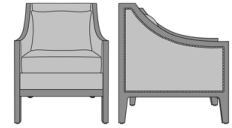

## Larino Lounge

Larino Lounge Chair, Arm  
21"H, without Nail Head  
Detail  
Model: LAR1A11  
27W 32.5D 35H  
21AH

Larino Lounge Chair, Arm  
21"H, Nail Head Detail Arms  
Model: LAR1A21  
27W 32.5D 35H  
21AH

Larino Lounge Chair, Arm  
25"H, without Nail Head  
Detail  
Model: LAR1B11  
27W 32.5D 35H  
25AH

Larino Lounge Chair, Arm  
25"H, Nail Head Detail Arms  
Model: LAR1B21  
27W 32.5D 35H  
25AH

Larino Love Seat, Arm 21"H,  
without Nail Head Detail  
Model: LAR2A11  
52W 32.5D 35H  
21AH