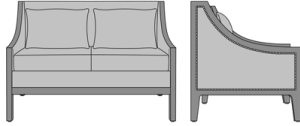

Larino Lounge

Larino Love Seat, Arm 21"H,
without Nail Head Detail
Model: LAR2A11
52W 32.5D 35H
21AH

Larino Love Seat, Arm 21"H,
Nail Head Detail Arms
Model: LAR2A21
52W 32.5D 35H
21AH

Larino Love Seat, Arm 25"H,
without Nail Head Detail
Model: LAR2B11
52W 32.5D 35H
25AH

Larino Love Seat, Arm 25"H,
Nail Head Detail Arms
Model: LAR2B21
52W 32.5D 35H
25AH