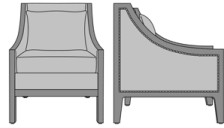

## Larino Lounge

Larino Lounge Chair, Arm  
21"H, without Nail Head  
Detail  
Model: LAR1A11  
27W 32.5D 35H  
21AH

Larino Lounge Chair, Arm  
21"H, Nail Head Detail Arms  
Model: LAR1A21  
27W 32.5D 35H  
21AH

Larino Lounge Chair, Arm  
25"H, without Nail Head  
Detail  
Model: LAR1B11  
27W 32.5D 35H  
25AH

Larino Lounge Chair, Arm  
25"H, Nail Head Detail Arms  
Model: LAR1B21  
27W 32.5D 35H  
25AH

Larino Love Seat, Arm 21"H,  
without Nail Head Detail  
Model: LAR2A11  
52W 32.5D 35H  
21AH