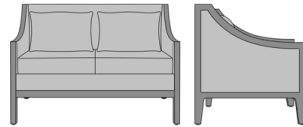

## Larino Lounge

Larino Lounge Chair, Arm  
21"H, without Nail Head  
Detail  
Model: LAR1A11  
27W 32.5D 35H  
21AH

Larino Lounge Chair, Arm  
21"H, Nail Head Detail Arms  
Model: LAR1A21  
27W 32.5D 35H  
21AH

Larino Lounge Chair, Arm  
25"H, without Nail Head  
Detail  
Model: LAR1B11  
27W 32.5D 35H  
25AH

Larino Lounge Chair, Arm  
25"H, Nail Head Detail Arms  
Model: LAR1B21  
27W 32.5D 35H  
25AH

Larino Love Seat, Arm 21"H,  
without Nail Head Detail  
Model: LAR2A11  
52W 32.5D 35H  
21AH

Larino Love Seat, Arm 21"H,  
Nail Head Detail Arms  
Model: LAR2A21  
52W 32.5D 35H  
21AH

Larino Love Seat, Arm 25"H,  
without Nail Head Detail  
Model: LAR2B11  
52W 32.5D 35H  
25AH

Larino Love Seat, Arm 25"H,  
Nail Head Detail Arms  
Model: LAR2B21  
52W 32.5D 35H  
25AH