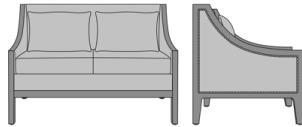

## Larino Lounge

Larino Lounge Chair, Arm  
21"H, without Nail Head  
Detail  
Model: LAR1A11  
27W 32.5D 35H  
21AH

Larino Lounge Chair, Arm  
21"H, Nail Head Detail Arms  
Model: LAR1A21  
27W 32.5D 35H  
21AH

Larino Lounge Chair, Arm  
25"H, without Nail Head  
Detail  
Model: LAR1B11  
27W 32.5D 35H  
25AH

Larino Lounge Chair, Arm  
25"H, Nail Head Detail Arms  
Model: LAR1B21  
27W 32.5D 35H  
25AH

Larino Love Seat, Arm 21"H,  
without Nail Head Detail  
Model: LAR2A11  
52W 32.5D 35H  
21AH