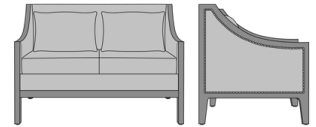

## Larino Lounge

Larino Lounge Chair, Arm  
21"H, without Nail Head  
Detail  
Model: LAR1A11  
27W 32.5D 35H  
21AH

Larino Lounge Chair, Arm  
21"H, Nail Head Detail Arms  
Model: LAR1A21  
27W 32.5D 35H  
21AH

Larino Lounge Chair, Arm  
25"H, without Nail Head  
Detail  
Model: LAR1B11  
27W 32.5D 35H  
25AH

Larino Lounge Chair, Arm  
25"H, Nail Head Detail Arms  
Model: LAR1B21  
27W 32.5D 35H  
25AH

Larino Love Seat, Arm 21"H,  
without Nail Head Detail  
Model: LAR2A11  
52W 32.5D 35H  
21AH

Larino Love Seat, Arm 21"H,  
Nail Head Detail Arms  
Model: LAR2A21  
52W 32.5D 35H  
21AH

Larino Love Seat, Arm 25"H,  
without Nail Head Detail  
Model: LAR2B11  
52W 32.5D 35H  
25AH

Larino Love Seat, Arm 25"H,  
Nail Head Detail Arms  
Model: LAR2B21  
52W 32.5D 35H  
25AH