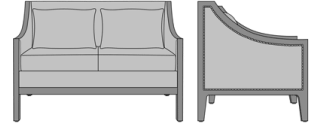

Larino Lounge

Larino Love Seat, Arm 21"H,
without Nail Head Detail
Model: LAR2A11
52W 32.5D 35H
21AH

Larino Love Seat, Arm 21"H,
Nail Head Detail Arms
Model: LAR2A21
52W 32.5D 35H
21AH

Larino Love Seat, Arm 25"H,
without Nail Head Detail
Model: LAR2B11
52W 32.5D 35H
25AH

Larino Love Seat, Arm 25"H,
Nail Head Detail Arms
Model: LAR2B21
52W 32.5D 35H
25AH