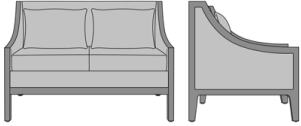

Larino Lounge

Larino Love Seat, Arm 21"H,
without Nail Head Detail
Model: LAR2A11
52W 32.5D 35H
21AH

Larino Love Seat, Arm 21"H,
Nail Head Detail Arms
Model: LAR2A21
52W 32.5D 35H
21AH

Larino Love Seat, Arm 25"H,
without Nail Head Detail
Model: LAR2B11
52W 32.5D 35H
25AH

Larino Love Seat, Arm 25"H,
Nail Head Detail Arms
Model: LAR2B21
52W 32.5D 35H
25AH