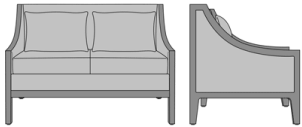

## Larino Lounge

Larino Lounge Chair, Arm  
21"H, without Nail Head  
Detail  
Model: LAR1A11  
27W 32.5D 35H  
21AH

Larino Lounge Chair, Arm  
21"H, Nail Head Detail Arms  
Model: LAR1A21  
27W 32.5D 35H  
21AH

Larino Lounge Chair, Arm  
25"H, without Nail Head  
Detail  
Model: LAR1B11  
27W 32.5D 35H  
25AH

Larino Lounge Chair, Arm  
25"H, Nail Head Detail Arms  
Model: LAR1B21  
27W 32.5D 35H  
25AH

Larino Love Seat, Arm 21"H,  
without Nail Head Detail  
Model: LAR2A11  
52W 32.5D 35H  
21AH