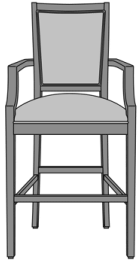

## Levanzo Bar / Counter Stool

Levanzo Bar Stool  
Model: LST2A  
23W 23D 47.5H  
35.5AH

Levanzo Counter Stool  
Model: LST1A  
23W 23D 42H  
30AH

# Levanzo Dining

Levanzo Dining Chair,  
without Handgrip, without X  
Underframe  
Model: LE111  
23W 24.25D 38.5H  
25AH

Levanzo Dining Chair,  
without Handgrip, with X  
Underframe  
Model: LE112  
23W 24.25D 38.5H  
25AH

Levanzo Dining Chair, with  
Handgrip, without X  
Underframe  
Model: LE121  
23W 24.25D 38.5H  
25AH

Levanzo Dining Chair, with  
Handgrip, with X  
Underframe  
Model: LE122  
23W 24.25D 38.5H  
25AH