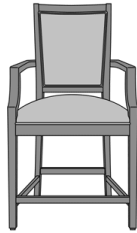

kwalu.

Levanzo Bar / Counter Stool

Levanzo Bar Stool
Model: LST2A
23W 23D 47.5H
35.5AH

Levanzo Counter Stool
Model: LST1A
23W 23D 42H
30AH

Levanzo Dining

Levanzo Dining Chair,
without Handgrip, without X
Underframe
Model: LE111
23W 24.25D 38.5H
25AH

Levanzo Dining Chair,
without Handgrip, with X
Underframe
Model: LE112
23W 24.25D 38.5H
25AH

Levanzo Dining Chair, with
Handgrip, without X
Underframe
Model: LE121
23W 24.25D 38.5H
25AH

Levanzo Dining Chair, with
Handgrip, with X
Underframe
Model: LE122
23W 24.25D 38.5H
25AH