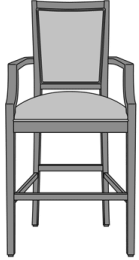

kwalu.

Levanzo Bar / Counter Stool

Levanzo Bar Stool
Model: LST2A
23W 23D 47.5H
35.5AH

Levanzo Counter Stool
Model: LST1A
23W 23D 42H
30AH

Levanzo Dining

Levanzo Dining Chair,
without Handgrip, without X
Underframe
Model: LE111
23W 24.25D 38.5H
25AH

Levanzo Dining Chair,
without Handgrip, with X
Underframe
Model: LE112
23W 24.25D 38.5H
25AH

Levanzo Dining Chair, with
Handgrip, without X
Underframe
Model: LE121
23W 24.25D 38.5H
25AH

Levanzo Dining Chair, with
Handgrip, with X
Underframe
Model: LE122
23W 24.25D 38.5H
25AH