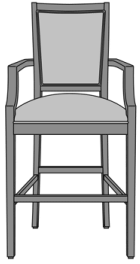

Levanzo Bar / Counter Stool

Levanzo Bar Stool
Model: LST2A
23W 23D 47.5H
35.5AH