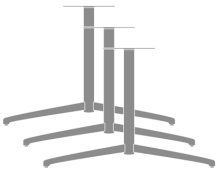

**Model:** LUMTBT31SH - Lumio Triple Pedestal T Base, Medium, Standard Height

**Specifications:** 31W 30D 28.5H 60LBS

**List Price:** \$1403

**Model:** LUMTBT31WH - Lumio Triple Pedestal T Base, Medium, Wheelchair Height

**Specifications:** 31W 30D 30.5H 63LBS

**List Price:** \$1431

**Model:** LUMTBT41SH - Lumio Triple Pedestal T Base, Large, Standard Height

**Specifications:** 41W 30D 28.5H 20LBS

**List Price:** \$1544

**Model:** LUMTBT41WH - Lumio Triple Pedestal T Base, Large, Wheelchair Height