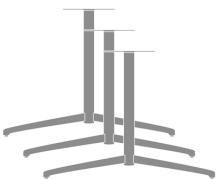

**Specifications:** 31W 30D 30.5H 63LBS

**List Price:** \$1431

**Model:** LUMTBT41SH - Lumio Triple Pedestal T Base, Large, Standard Height

**Specifications:** 41W 30D 28.5H 20LBS

**List Price:** \$1544

**Model:** LUMTBT41WH - Lumio Triple Pedestal T Base, Large, Wheelchair Height