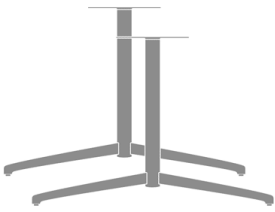

Lumio Pedestal Base,  
Medium, Wheelchair Height  
Model: LUM113WH  
31W 31D 30.5H

Lumio Pedestal Base, Large,  
Standard Height  
Model: LUM114  
40.75W 40.75D 28.5H

Lumio Pedestal Base, Large,  
Wheelchair Height  
Model: LUM114WH  
40.75W 40.75D 30.5H

Lumio Twin Pedestal T Base,  
Small, Standard Height  
Model: LUMTBD26SH  
26W 28D 28.5H

Lumio Twin Pedestal T Base,  
Small, Wheelchair Height  
Model: LUMTBD26WH  
26W 28D 30.5H

Lumio Twin Pedestal T Base,  
Medium, Standard Height  
Model: LUMTBD31SH  
31W 28D 28.5H

Lumio Twin Pedestal T Base,  
Medium, Wheelchair Height  
Model: LUMTBD31WH  
31W 28D 30.5H

Lumio Twin Pedestal T Base,  
Large, Standard Height  
Model: LUMTBD41SH  
41W 28D 28.5H

Lumio Twin Pedestal T Base,  
Large, Wheelchair Height  
Model: LUMTBD41WH  
41W 28D 30.5H