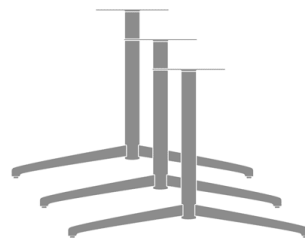

Lumio Triple Pedestal T
Base, Large, Standard
Height
Model: LUMTBT41SH
41W 30D 28.5H