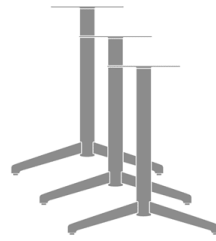

Lumio Pedestal Base,  
Medium, Wheelchair Height  
Model: LUM113WH  
31W 31D 30.5H

Lumio Pedestal Base, Large,  
Standard Height  
Model: LUM114  
40.75W 40.75D 28.5H

Lumio Pedestal Base, Large,  
Wheelchair Height  
Model: LUM114WH  
40.75W 40.75D 30.5H

Lumio Twin Pedestal T Base,  
Small, Standard Height  
Model: LUMTBD26SH  
26W 28D 28.5H

Lumio Twin Pedestal T Base,  
Small, Wheelchair Height  
Model: LUMTBD26WH  
26W 28D 30.5H

Lumio Twin Pedestal T Base,  
Medium, Standard Height  
Model: LUMTBD31SH  
31W 28D 28.5H

Lumio Twin Pedestal T Base,  
Medium, Wheelchair Height  
Model: LUMTBD31WH  
31W 28D 30.5H

Lumio Twin Pedestal T Base,  
Large, Standard Height  
Model: LUMTBD41SH  
41W 28D 28.5H

Lumio Twin Pedestal T Base,  
Large, Wheelchair Height  
Model: LUMTBD41WH  
41W 28D 30.5H