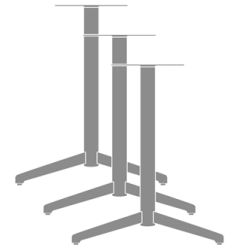

Lumio Twin Pedestal T Base,  
Small, Standard Height  
Model: LUMTBD26SH  
26W 28D 28.5H

Lumio Twin Pedestal T Base,  
Small, Wheelchair Height  
Model: LUMTBD26WH  
26W 28D 30.5H

Lumio Twin Pedestal T Base,  
Medium, Standard Height  
Model: LUMTBD31SH  
31W 28D 28.5H

Lumio Twin Pedestal T Base,  
Medium, Wheelchair Height  
Model: LUMTBD31WH  
31W 28D 30.5H

Lumio Twin Pedestal T Base,  
Large, Standard Height  
Model: LUMTBD41SH  
41W 28D 28.5H

Lumio Twin Pedestal T Base,  
Large, Wheelchair Height  
Model: LUMTBD41WH  
41W 28D 30.5H

Lumio Triple Pedestal T  
Base, Small, Standard  
Height  
Model: LUMTBT26SH  
26W 30D 28.5H

Lumio Triple Pedestal T  
Base, Small, Wheelchair  
Height  
Model: LUMTBT26WH  
26W 30D 30.5H

Lumio Triple Pedestal T  
Base, Medium, Standard  
Height  
Model: LUMTBT31SH  
31W 30D 28.5H