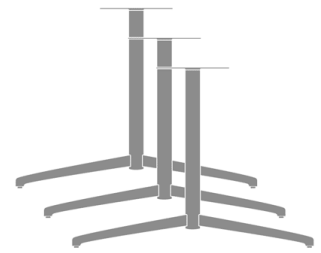

Lumio Triple Pedestal T
Base, Large, Wheelchair
Height
Model: LUMTBT41WH
41W 30D 30.5H