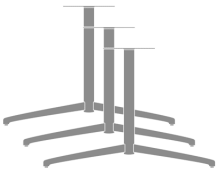

Specifications: 41W 28D 30.5H 22LBS

List Price: \$996

Model: LUMTBT26SH - Lumio Triple Pedestal T Base, Small, Standard Height

Specifications: 26W 30D 28.5H 57LBS

List Price: \$1314

Model: LUMTBT26WH - Lumio Triple Pedestal T Base, Small, Wheelchair Height

Specifications: 26W 30D 30.5H 60LBS

List Price: \$1340

Model: LUMTBT31SH - Lumio Triple Pedestal T Base, Medium, Standard Height

Specifications: 31W 30D 28.5H 60LBS

List Price: \$1445

Model: LUMTBT31WH - Lumio Triple Pedestal T Base, Medium, Wheelchair Height

Specifications: 31W 30D 30.5H 63LBS

List Price: \$1474

Model: LUMTBT41SH - Lumio Triple Pedestal T Base, Large, Standard Height

Specifications: 41W 30D 28.5H 20LBS

List Price: \$1590

Model: LUMTBT41WH - Lumio Triple Pedestal T Base, Large, Wheelchair Height