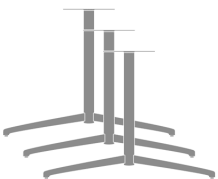

Specifications: 26W 30D 30.5H 60LBS

List Price: \$1340

Model: LUMTBT31SH - Lumio Triple Pedestal T Base, Medium, Standard Height

Specifications: 31W 30D 28.5H 60LBS

List Price: \$1445

Model: LUMTBT31WH - Lumio Triple Pedestal T Base, Medium, Wheelchair Height

Specifications: 31W 30D 30.5H 63LBS

List Price: \$1474

Model: LUMTBT41SH - Lumio Triple Pedestal T Base, Large, Standard Height

Specifications: 41W 30D 28.5H 20LBS

List Price: \$1590

Model: LUMTBT41WH - Lumio Triple Pedestal T Base, Large, Wheelchair Height