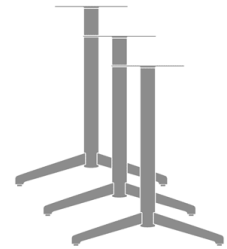

Lumio Twin Pedestal T Base,
Small, Standard Height
Model: LUMTBD26SH
26W 28D 28.5H

Lumio Twin Pedestal T Base,
Small, Wheelchair Height
Model: LUMTBD26WH
26W 28D 30.5H

Lumio Twin Pedestal T Base,
Medium, Standard Height
Model: LUMTBD31SH
31W 28D 28.5H

Lumio Twin Pedestal T Base,
Medium, Wheelchair Height
Model: LUMTBD31WH
31W 28D 30.5H

Lumio Twin Pedestal T Base,
Large, Standard Height
Model: LUMTBD41SH
41W 28D 28.5H

Lumio Twin Pedestal T Base,
Large, Wheelchair Height
Model: LUMTBD41WH
41W 28D 30.5H

Lumio Triple Pedestal T
Base, Small, Standard
Height
Model: LUMTBT26SH
26W 30D 28.5H

Lumio Triple Pedestal T
Base, Small, Wheelchair
Height
Model: LUMTBT26WH
26W 30D 30.5H

Lumio Triple Pedestal T
Base, Medium, Standard
Height
Model: LUMTBT31SH
31W 30D 28.5H