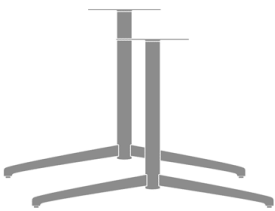

Lumio Pedestal Base, Small,
Standard Height
Model: LUM111
26W 26D 28.5H

Lumio Pedestal Base, Small,
Wheelchair Height
Model: LUM111WH
26W 26D 30.5H

Lumio Pedestal Base,
Medium, Standard Height
Model: LUM113
31W 31D 28.5H

Lumio Pedestal Base,
Medium, Wheelchair Height
Model: LUM113WH
31W 31D 30.5H

Lumio Pedestal Base, Large,
Standard Height
Model: LUM114
40.75W 40.75D 28.5H

Lumio Pedestal Base, Large,
Wheelchair Height
Model: LUM114WH
40.75W 40.75D 30.5H

Lumio Twin Pedestal T Base,
Small, Standard Height
Model: LUMTBD26SH
26W 28D 28.5H

Lumio Twin Pedestal T Base,
Small, Wheelchair Height
Model: LUMTBD26WH
26W 28D 30.5H

Lumio Twin Pedestal T Base,
Medium, Standard Height
Model: LUMTBD31SH
31W 28D 28.5H

Lumio Twin Pedestal T Base,
Medium, Wheelchair Height
Model: LUMTBD31WH
31W 28D 30.5H

Lumio Twin Pedestal T Base,
Large, Standard Height
Model: LUMTBD41SH
41W 28D 28.5H

Lumio Twin Pedestal T Base,
Large, Wheelchair Height
Model: LUMTBD41WH
41W 28D 30.5H