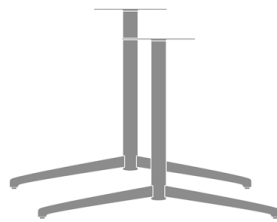

Lumio Pedestal Base, Small,
Standard Height
Model: LUM111
26W 26D 28.5H

Lumio Pedestal Base, Small,
Wheelchair Height
Model: LUM111WH
26W 26D 30.5H

Lumio Pedestal Base,
Medium, Standard Height
Model: LUM113
31W 31D 28.5H

Lumio Pedestal Base,
Medium, Wheelchair Height
Model: LUM113WH
31W 31D 30.5H

Lumio Pedestal Base, Large,
Standard Height
Model: LUM114
40.75W 40.75D 28.5H

Lumio Pedestal Base, Large,
Wheelchair Height
Model: LUM114WH
40.75W 40.75D 30.5H

Lumio Twin Pedestal T Base,
Small, Standard Height
Model: LUMTBD26SH
26W 28D 28.5H

Lumio Twin Pedestal T Base,
Small, Wheelchair Height
Model: LUMTBD26WH
26W 28D 30.5H

Lumio Twin Pedestal T Base,
Medium, Standard Height
Model: LUMTBD31SH
31W 28D 28.5H

Lumio Twin Pedestal T Base,
Medium, Wheelchair Height
Model: LUMTBD31WH
31W 28D 30.5H

Lumio Twin Pedestal T Base,
Large, Standard Height
Model: LUMTBD41SH
41W 28D 28.5H

Lumio Twin Pedestal T Base,
Large, Wheelchair Height
Model: LUMTBD41WH
41W 28D 30.5H