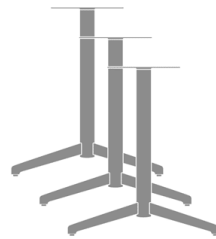

Lumio Pedestal Base,
Medium, Wheelchair Height
Model: LUM113WH
31W 31D 30.5H

Lumio Pedestal Base, Large,
Standard Height
Model: LUM114
40.75W 40.75D 28.5H

Lumio Pedestal Base, Large,
Wheelchair Height
Model: LUM114WH
40.75W 40.75D 30.5H

Lumio Twin Pedestal T Base,
Small, Standard Height
Model: LUMTBD26SH
26W 28D 28.5H

Lumio Twin Pedestal T Base,
Small, Wheelchair Height
Model: LUMTBD26WH
26W 28D 30.5H

Lumio Twin Pedestal T Base,
Medium, Standard Height
Model: LUMTBD31SH
31W 28D 28.5H

Lumio Twin Pedestal T Base,
Medium, Wheelchair Height
Model: LUMTBD31WH
31W 28D 30.5H

Lumio Twin Pedestal T Base,
Large, Standard Height
Model: LUMTBD41SH
41W 28D 28.5H

Lumio Twin Pedestal T Base,
Large, Wheelchair Height
Model: LUMTBD41WH
41W 28D 30.5H