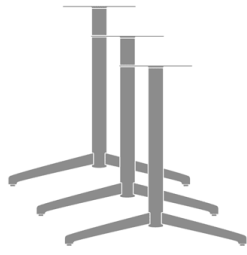

Lumio Twin Pedestal T Base,
Small, Standard Height
Model: LUMTBD26SH
26W 28D 28.5H

Lumio Twin Pedestal T Base,
Small, Wheelchair Height
Model: LUMTBD26WH
26W 28D 30.5H

Lumio Twin Pedestal T Base,
Medium, Standard Height
Model: LUMTBD31SH
31W 28D 28.5H

Lumio Twin Pedestal T Base,
Medium, Wheelchair Height
Model: LUMTBD31WH
31W 28D 30.5H

Lumio Twin Pedestal T Base,
Large, Standard Height
Model: LUMTBD41SH
41W 28D 28.5H

Lumio Twin Pedestal T Base,
Large, Wheelchair Height
Model: LUMTBD41WH
41W 28D 30.5H

Lumio Triple Pedestal T
Base, Small, Standard
Height
Model: LUMTBT26SH
26W 30D 28.5H

Lumio Triple Pedestal T
Base, Small, Wheelchair
Height
Model: LUMTBT26WH
26W 30D 30.5H

Lumio Triple Pedestal T
Base, Medium, Standard
Height
Model: LUMTBT31SH
31W 30D 28.5H