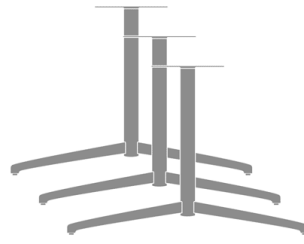

Lumio Twin Pedestal T Base,
Small, Standard Height
Model: LUMTBD26SH
26W 28D 28.5H

Lumio Twin Pedestal T Base,
Small, Wheelchair Height
Model: LUMTBD26WH
26W 28D 30.5H

Lumio Twin Pedestal T Base,
Medium, Standard Height
Model: LUMTBD31SH
31W 28D 28.5H

Lumio Twin Pedestal T Base,
Medium, Wheelchair Height
Model: LUMTBD31WH
31W 28D 30.5H

Lumio Twin Pedestal T Base,
Large, Standard Height
Model: LUMTBD41SH
41W 28D 28.5H

Lumio Twin Pedestal T Base,
Large, Wheelchair Height
Model: LUMTBD41WH
41W 28D 30.5H

Lumio Triple Pedestal T
Base, Small, Standard
Height
Model: LUMTBT26SH
26W 30D 28.5H

Lumio Triple Pedestal T
Base, Small, Wheelchair
Height
Model: LUMTBT26WH
26W 30D 30.5H

Lumio Triple Pedestal T
Base, Medium, Standard
Height
Model: LUMTBT31SH
31W 30D 28.5H

Lumio Triple Pedestal T
Base, Medium, Wheelchair
Height
Model: LUMTBT31WH
31W 30D 30.5H

Lumio Triple Pedestal T
Base, Large, Standard
Height
Model: LUMTBT41SH
41W 30D 28.5H

Lumio Triple Pedestal T
Base, Large, Wheelchair
Height
Model: LUMTBT41WH
41W 30D 30.5H