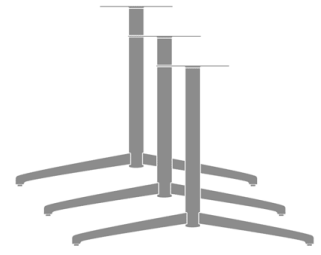

Lumio Twin Pedestal T Base,
Small, Standard Height
Model: LUMTBD26SH
26W 28D 28.5H

Lumio Twin Pedestal T Base,
Small, Wheelchair Height
Model: LUMTBD26WH
26W 28D 30.5H

Lumio Twin Pedestal T Base,
Medium, Standard Height
Model: LUMTBD31SH
31W 28D 28.5H

Lumio Twin Pedestal T Base,
Medium, Wheelchair Height
Model: LUMTBD31WH
31W 28D 30.5H

Lumio Twin Pedestal T Base,
Large, Standard Height
Model: LUMTBD41SH
41W 28D 28.5H

Lumio Twin Pedestal T Base,
Large, Wheelchair Height
Model: LUMTBD41WH
41W 28D 30.5H

Lumio Triple Pedestal T
Base, Small, Standard
Height
Model: LUMTBT26SH
26W 30D 28.5H

Lumio Triple Pedestal T
Base, Small, Wheelchair
Height
Model: LUMTBT26WH
26W 30D 30.5H

Lumio Triple Pedestal T
Base, Medium, Standard
Height
Model: LUMTBT31SH
31W 30D 28.5H

Lumio Triple Pedestal T
Base, Medium, Wheelchair
Height
Model: LUMTBT31WH
31W 30D 30.5H

Lumio Triple Pedestal T
Base, Large, Standard
Height
Model: LUMTBT41SH
41W 30D 28.5H

Lumio Triple Pedestal T
Base, Large, Wheelchair
Height
Model: LUMTBT41WH
41W 30D 30.5H