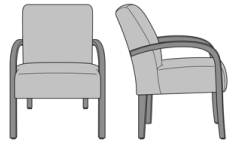

kwalu.

Luserna Guest

Luserna Lounge Chair,
Angular Arm
Model: LS1A2
23.75W 28.5D 34.5H
25AH

Luserna Lounge Chair,
Curved Arm
Model: LS1C2
23.75W 28.5D 34.5H
25AH