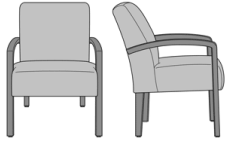

## Luserna Guest

Luserna Lounge Chair,  
Angular Arm  
Model: LS1A2  
23.75W 28.5D 34.5H  
25AH

Luserna Lounge Chair,  
Curved Arm  
Model: LS1C2  
23.75W 28.5D 34.5H  
25AH