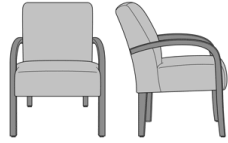

## Luserna Guest

Luserna Lounge Chair,  
Angular Arm  
Model: LS1A2  
23.75W 28.5D 34.5H  
25AH

Luserna Lounge Chair,  
Curved Arm  
Model: LS1C2  
23.75W 28.5D 34.5H  
25AH