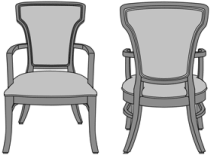

kwalu.

Martello Dining

Martello Dining Chair

Model: MTL110

24.5W 25.5D 38H

26AH