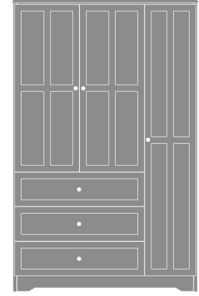

Mission Headboard

Mission Headboard Single

Model: MIHBS

36W 1D 24H

Mission Headboard Twin

Model: MIHBT

42W 1D 24H

Mission Bedside

Mission Chest Wide, 3
Drawers
Model: MICH30W
31.5W 19D 30H

Mission Chest Wide, 4
Drawers
Model: MICH40W
31.5W 19D 36H

Mission Chest, 5 Drawers
Model: MICH50
25W 19D 46.75H

Mission Footboard

Mission Headboard Single
Model: MIHBS
36W 1D 24H

Mission Headboard Twin
Model: MIHBT
42W 1D 24H

Mission Wardrobe

Mission Alzheimers Double Wardrobe, 2 Drawers, 2 Doors
Model: MIALZ
34.5W 23.75D 71H

Mission Double Wardrobe, No Drawers, 2 Doors
Model: MIWR02
34.5W 23.75D 71H

Mission Single Wardrobe, 1 Drawer, 1 Door, Left-Hinged
Model: MIWR11L
25W 23.75D 71H

Mission Armoire Wardrobe, 3 Drawers, 3 Doors, Right-Hinged
Model: MIAW33R
45.5W 23.75D 71H

Mission Double Wardrobe, 2 Drawers, 2 Doors
Model: MIWR22
34.5W 23.75D 71H