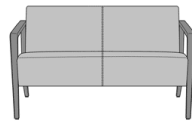

Modena Guest / Multi-Use

Modena Guest Chair
Model: MDAG11
24W 27D 35H
26AH

Modena Armless Guest Chair
Model: MDANAG11
21.75W 27D 35H
19AH

Modena Bariatric

Modena Bariatric Chair -

34"W

Model: MDAB34G

34W 27D 35H

26AH

Modena Lounge

Modena Lounge Chair
Model: MDALN11
27.5W 29.25D 32.5H
26AH

Modena Sofa
Model: MDALN31
73.5W 29.25D 32.5H
26AH

Modena Love Seat
Model: MDALN21
50.5W 29.25D 32.5H
26AH

Modena Multiple

Modena Tandem Bariatric, 2-Seater Gang - 35"H (Bariatric-Guest)
Model: MDAMTBG
56W 27D 35H
26AH

Modena Tandem Bariatric, 3-Seater Gang - 35"H (Bariatric-Guest-Guest)
Model: MDAMTBGG
78W 27D 35H
26AH

Modena Tandem Bariatric, 2-Seater Gang - 35"H (Guest-Bariatric)
Model: MDAMTGB
56W 27D 35H
26AH

Modena Tandem Bariatric, 3-Seater Gang - 35"H (Guest-Bariatric-Guest)
Model: MDAMTGBG
78W 27D 35H
26AH