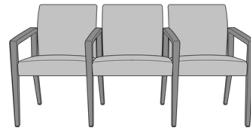

Modena Guest / Multi-Use

Modena Guest Chair
Model: MDAG11
24W 27D 35H
26AH

Modena Armless Guest Chair
Model: MDANAG11
21.75W 27D 35H
19AH

Modena Bariatric

Modena Bariatric Chair -

34"W

Model: MDAB34G

34W 27D 35H

26AH

Modena Lounge

Modena Lounge Chair
Model: MDALN11
27.5W 29.25D 32.5H
26AH

Modena Sofa
Model: MDALN31
73.5W 29.25D 32.5H
26AH

Modena Love Seat
Model: MDALN21
50.5W 29.25D 32.5H
26AH

Modena Multiple

Modena Tandem Bariatric, 2-Seater Gang - 35"H (Bariatric-Guest)
Model: MDAMTBG
56W 27D 35H
26AH

Modena Tandem Bariatric, 3-Seater Gang - 35"H (Bariatric-Guest-Guest)
Model: MDAMTBGG
78W 27D 35H
26AH

Modena Tandem Bariatric, 2-Seater Gang - 35"H (Guest-Bariatric)
Model: MDAMTGB
56W 27D 35H
26AH

Modena Tandem Bariatric, 3-Seater Gang - 35"H (Guest-Bariatric-Guest)
Model: MDAMTGBG
78W 27D 35H
26AH

Modena Tandem, 2-Seater Gang - 35"H
Model: MDAMTGG
46W 27D 35H
26AH

Modena Tandem Bariatric, 3-Seater Gang - 35"H (Guest-Guest-Bariatric)
Model: MDAMTGGGB
78W 27D 35H
26AH

Modena Tandem, 3-Seater Gang - 35"H
Model: MDAMTGGG
68W 27D 35H
26AH