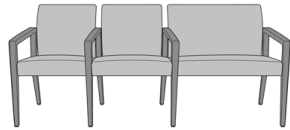

Modena Guest / Multi-Use

Modena Guest Chair
Model: MDAG11
24W 27D 35H
26AH

Modena Armless Guest Chair
Model: MDANAG11
21.75W 27D 35H
19AH

Modena Bariatric

Modena Bariatric Chair -

34"W

Model: MDAB34G

34W 27D 35H

26AH

Modena Lounge

Modena Lounge Chair
Model: MDALN11
27.5W 29.25D 32.5H
26AH

Modena Sofa
Model: MDALN31
73.5W 29.25D 32.5H
26AH

Modena Love Seat
Model: MDALN21
50.5W 29.25D 32.5H
26AH

Modena Multiple

Modena Tandem Bariatric, 2-Seater Gang - 35"H (Bariatric-Guest)
Model: MDAMTBG
56W 27D 35H
26AH

Modena Tandem Bariatric, 3-Seater Gang - 35"H (Bariatric-Guest-Guest)
Model: MDAMTBGG
78W 27D 35H
26AH

Modena Tandem Bariatric, 2-Seater Gang - 35"H (Guest-Bariatric)
Model: MDAMTGB
56W 27D 35H
26AH

Modena Tandem Bariatric, 3-Seater Gang - 35"H (Guest-Bariatric-Guest)
Model: MDAMTGBG
78W 27D 35H
26AH

Modena Tandem, 2-Seater Gang - 35"H
Model: MDAMTGG
46W 27D 35H
26AH

Modena Tandem Bariatric, 3-Seater Gang - 35"H (Guest-Guest-Bariatric)
Model: MDAMTGGGB
78W 27D 35H
26AH

Modena Tandem, 3-Seater Gang - 35"H
Model: MDAMTGGG
68W 27D 35H
26AH