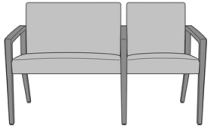

Modena Guest / Multi-Use

Modena Guest Chair
Model: MDAG11
24W 27D 35H
26AH

Modena Armless Guest Chair
Model: MDANAG11
21.75W 27D 35H
19AH

Modena Bariatric

Modena Bariatric Chair -

34"W

Model: MDAB34G

34W 27D 35H

26AH

Modena Lounge

Modena Lounge Chair
Model: MDALN11
27.5W 29.25D 32.5H
26AH

Modena Sofa
Model: MDALN31
73.5W 29.25D 32.5H
26AH

Modena Love Seat
Model: MDALN21
50.5W 29.25D 32.5H
26AH

Modena Multiple

Modena Tandem Bariatric, 2-Seater Gang - 35"H (Bariatric-Guest)
Model: MDAMTBG
56W 27D 35H
26AH

Modena Tandem Bariatric, 3-Seater Gang - 35"H (Bariatric-Guest-Guest)
Model: MDAMTBGG
78W 27D 35H
26AH

Modena Tandem Bariatric, 2-Seater Gang - 35"H (Guest-Bariatric)
Model: MDAMTGB
56W 27D 35H
26AH

Modena Tandem Bariatric, 3-Seater Gang - 35"H (Guest-Bariatric-Guest)
Model: MDAMTGBG
78W 27D 35H
26AH