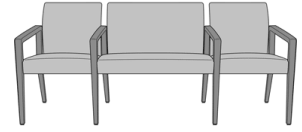

Modena Guest / Multi-Use

Modena Guest Chair
Model: MDAG11
24W 27D 35H
26AH

Modena Armless Guest Chair
Model: MDANAG11
21.75W 27D 35H
19AH

Modena Bariatric

Modena Bariatric Chair -

34"W

Model: MDAB34G

34W 27D 35H

26AH

Modena Lounge

Modena Lounge Chair
Model: MDALN11
27.5W 29.25D 32.5H
26AH

Modena Sofa
Model: MDALN31
73.5W 29.25D 32.5H
26AH

Modena Love Seat
Model: MDALN21
50.5W 29.25D 32.5H
26AH

Modena Multiple

Modena Tandem Bariatric, 2-Seater Gang - 35"H (Bariatric-Guest)
Model: MDAMTBG
56W 27D 35H
26AH

Modena Tandem Bariatric, 3-Seater Gang - 35"H (Bariatric-Guest-Guest)
Model: MDAMTBGG
78W 27D 35H
26AH

Modena Tandem Bariatric, 2-Seater Gang - 35"H (Guest-Bariatric)
Model: MDAMTGB
56W 27D 35H
26AH

Modena Tandem Bariatric, 3-Seater Gang - 35"H (Guest-Bariatric-Guest)
Model: MDAMTGBG
78W 27D 35H
26AH