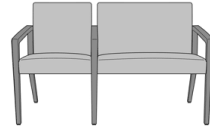

Modena Guest / Multi-Use

Modena Guest Chair
Model: MDAG11
24W 27D 35H
26AH

Modena Armless Guest Chair
Model: MDANAG11
21.75W 27D 35H
19AH

Modena Bariatric

Modena Bariatric Chair -

34"W

Model: MDAB34G

34W 27D 35H

26AH

Modena Lounge

Modena Lounge Chair
Model: MDALN11
27.5W 29.25D 32.5H
26AH

Modena Sofa
Model: MDALN31
73.5W 29.25D 32.5H
26AH

Modena Love Seat
Model: MDALN21
50.5W 29.25D 32.5H
26AH

Modena Multiple

Modena Tandem Bariatric, 2-Seater Gang - 35"H (Bariatric-Guest)
Model: MDAMTBG
56W 27D 35H
26AH

Modena Tandem Bariatric, 3-Seater Gang - 35"H (Bariatric-Guest-Guest)
Model: MDAMTBGG
78W 27D 35H
26AH

Modena Tandem Bariatric, 2-Seater Gang - 35"H (Guest-Bariatric)
Model: MDAMTGB
56W 27D 35H
26AH

Modena Tandem Bariatric, 3-Seater Gang - 35"H (Guest-Bariatric-Guest)
Model: MDAMTGBG
78W 27D 35H
26AH