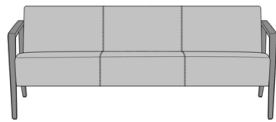

Modena Guest / Multi-Use

Modena Guest Chair
Model: MDAG11
24W 27D 35H
26AH

Modena Armless Guest Chair
Model: MDANAG11
21.75W 27D 35H
19AH

Modena Bariatric

Modena Bariatric Chair -

34"W

Model: MDAB34G

34W 27D 35H

26AH

Modena Lounge

Modena Lounge Chair
Model: MDALN11
27.5W 29.25D 32.5H
26AH

Modena Sofa
Model: MDALN31
73.5W 29.25D 32.5H
26AH

Modena Love Seat
Model: MDALN21
50.5W 29.25D 32.5H
26AH

Modena Multiple

Modena Tandem Bariatric, 2-Seater Gang - 35"H (Bariatric-Guest)
Model: MDAMTBG
56W 27D 35H
26AH

Modena Tandem Bariatric, 3-Seater Gang - 35"H (Bariatric-Guest-Guest)
Model: MDAMTBGG
78W 27D 35H
26AH

Modena Tandem Bariatric, 2-Seater Gang - 35"H (Guest-Bariatric)
Model: MDAMTGB
56W 27D 35H
26AH

Modena Tandem Bariatric, 3-Seater Gang - 35"H (Guest-Bariatric-Guest)
Model: MDAMTGBG
78W 27D 35H
26AH