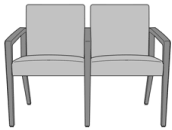

Modena Guest / Multi-Use

Modena Guest Chair
Model: MDAG11
24W 27D 35H
26AH

Modena Armless Guest Chair
Model: MDANAG11
21.75W 27D 35H
19AH

Modena Bariatric

Modena Bariatric Chair -

34"W

Model: MDAB34G

34W 27D 35H

26AH

Modena Lounge

Modena Lounge Chair
Model: MDALN11
27.5W 29.25D 32.5H
26AH

Modena Sofa
Model: MDALN31
73.5W 29.25D 32.5H
26AH

Modena Love Seat
Model: MDALN21
50.5W 29.25D 32.5H
26AH

Modena Multiple

Modena Tandem Bariatric, 2-Seater Gang - 35"H (Bariatric-Guest)
Model: MDAMTBG
56W 27D 35H
26AH

Modena Tandem Bariatric, 3-Seater Gang - 35"H (Bariatric-Guest-Guest)
Model: MDAMTBGG
78W 27D 35H
26AH

Modena Tandem Bariatric, 2-Seater Gang - 35"H (Guest-Bariatric)
Model: MDAMTGB
56W 27D 35H
26AH

Modena Tandem Bariatric, 3-Seater Gang - 35"H (Guest-Bariatric-Guest)
Model: MDAMTGBG
78W 27D 35H
26AH