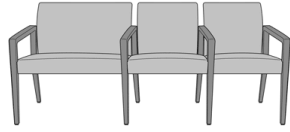

Modena Guest / Multi-Use

Modena Guest Chair
Model: MDAG11
24W 27D 35H
26AH

Modena Armless Guest Chair
Model: MDANAG11
21.75W 27D 35H
19AH

Modena Bariatric

Modena Bariatric Chair -

34"W

Model: MDAB34G

34W 27D 35H

26AH

Modena Lounge

Modena Lounge Chair
Model: MDALN11
27.5W 29.25D 32.5H
26AH

Modena Sofa
Model: MDALN31
73.5W 29.25D 32.5H
26AH

Modena Love Seat
Model: MDALN21
50.5W 29.25D 32.5H
26AH

Modena Multiple

Modena Tandem Bariatric, 2-Seater Gang - 35"H (Bariatric-Guest)
Model: MDAMTBG
56W 27D 35H
26AH

Modena Tandem Bariatric, 3-Seater Gang - 35"H (Bariatric-Guest-Guest)
Model: MDAMTBGG
78W 27D 35H
26AH

Modena Tandem Bariatric, 2-Seater Gang - 35"H (Guest-Bariatric)
Model: MDAMTGB
56W 27D 35H
26AH

Modena Tandem Bariatric, 3-Seater Gang - 35"H (Guest-Bariatric-Guest)
Model: MDAMTGBG
78W 27D 35H
26AH