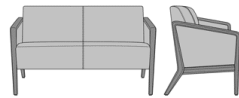

Modena Love Seat – Closed Arm
Model: MDALN21UP
50.5W 29.25D 32.5H
26AH