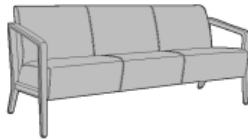

Product Dimensions and Specs

Overall	27.5W 29.25D 32.5H
Seat	23W 19D 18.5H
Arm	26H
Wt.	50 lbs
Wt. Capacity	350 lbs

Product Configurations

Modena Collection

MDALNX

Number of Seats

11
Single

21
Love Seat