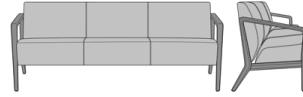

31
Sofa

Arm Style
(Optional)

UP
Upholstered Arm Panels

Product Statement of Line Images

Modena Lounge – Open Arm
Model: MDALN11
27.5W 29.25D 32.5H
26AH

Modena Lounge – Closed Arm
Model: MDALN11UP
27.5W 29.25D 32.5H
26AH