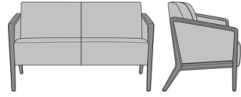

kwalu.

Modena Lounge

Modena Love Seat - Open
Arm
Model: MDALN21
50.5W 29.25D 32.5H
26AH

Modena Love Seat - Closed
Arm
Model: MDALN21UP
50.5W 29.25D 32.5H
26AH