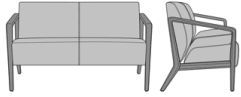

kwalu.

Modena Lounge

Modena Love Seat - Open
Arm
Model: MDALN21
50.5W 29.25D 32.5H
26AH

Modena Love Seat - Closed
Arm
Model: MDALN21UP
50.5W 29.25D 32.5H
26AH