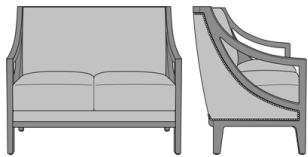

## Monreale Lounge

Monreale Lounge Chair,  
without Piping, without Nail  
Head Detail  
Model: MNR111  
26W 30D 38H  
25AH

Monreale Lounge Chair,  
without Piping, with Nail  
Head Detail  
Model: MNR112  
26W 30D 38H  
25AH

Monreale Lounge Chair, with  
Piping, without Nail Head  
Detail  
Model: MNR121  
26W 30D 38H  
25AH

Monreale Love Seat, without  
Piping, without Nail Head  
Detail  
Model: MNR211  
49.5W 30D 38H  
25AH