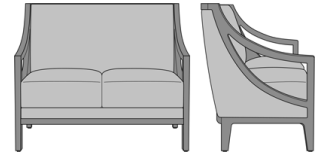

## Monreale Lounge

Monreale Lounge Chair,  
without Piping, without Nail  
Head Detail  
Model: MNR111  
26W 30D 38H  
25AH

Monreale Lounge Chair,  
without Piping, with Nail  
Head Detail  
Model: MNR112  
26W 30D 38H  
25AH

Monreale Lounge Chair, with  
Piping, without Nail Head  
Detail  
Model: MNR121  
26W 30D 38H  
25AH

Monreale Love Seat, without  
Piping, without Nail Head  
Detail  
Model: MNR211  
49.5W 30D 38H  
25AH