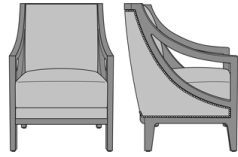

## Monreale Lounge

Monreale Lounge Chair,  
without Piping, without Nail  
Head Detail  
Model: MNR111  
26W 30D 38H  
25AH

Monreale Lounge Chair,  
without Piping, with Nail  
Head Detail  
Model: MNR112  
26W 30D 38H  
25AH

Monreale Lounge Chair, with  
Piping, without Nail Head  
Detail  
Model: MNR121  
26W 30D 38H  
25AH

Monreale Love Seat, without  
Piping, without Nail Head  
Detail  
Model: MNR211  
49.5W 30D 38H  
25AH