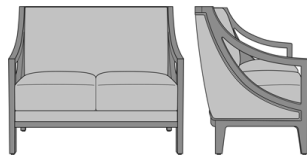

Monreale Love Seat, with
Piping, without Nail Head
Detail
Model: MNR221
49.5W 30D 38H
25AH