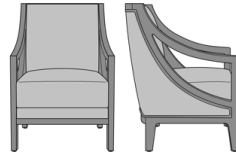

## Monreale Lounge

Monreale Lounge Chair,  
without Piping, without Nail  
Head Detail  
Model: MNR111  
26W 30D 38H  
25AH

Monreale Lounge Chair,  
without Piping, with Nail  
Head Detail  
Model: MNR112  
26W 30D 38H  
25AH

Monreale Lounge Chair, with  
Piping, without Nail Head  
Detail  
Model: MNR121  
26W 30D 38H  
25AH

Monreale Love Seat, without  
Piping, without Nail Head  
Detail  
Model: MNR211  
49.5W 30D 38H  
25AH