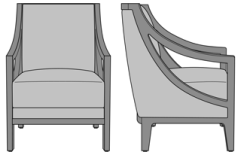

## Monreale Lounge

Monreale Lounge Chair,  
without Piping, without Nail  
Head Detail  
Model: MNR111  
26W 30D 38H  
25AH

Monreale Lounge Chair,  
without Piping, with Nail  
Head Detail  
Model: MNR112  
26W 30D 38H  
25AH

Monreale Lounge Chair, with  
Piping, without Nail Head  
Detail  
Model: MNR121  
26W 30D 38H  
25AH

Monreale Love Seat, without  
Piping, without Nail Head  
Detail  
Model: MNR211  
49.5W 30D 38H  
25AH