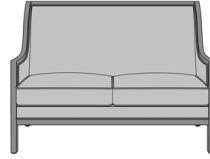

Perletto Lounge

Perletto Lounge Chair,
without Button Detail
Model: PER110
27W 32D 42H
25AH

Perletto Lounge Chair, with
Button Detail
Model: PER111
27W 32D 42H
25AH

Perletto Love Seat, without
Button Detail
Model: PER210
53.5W 32D 42H
25AH

Perletto Love Seat, with
Button Detail
Model: PER211
53.5W 32D 42H
25AH