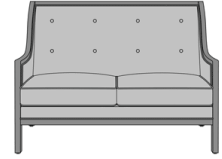

Perletto Lounge

Perletto Lounge Chair,
without Button Detail
Model: PER110
27W 32D 42H
25AH

Perletto Lounge Chair, with
Button Detail
Model: PER111
27W 32D 42H
25AH

Perletto Love Seat, without
Button Detail
Model: PER210
53.5W 32D 42H
25AH

Perletto Love Seat, with
Button Detail
Model: PER211
53.5W 32D 42H
25AH