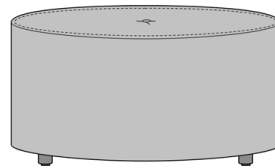

Model: PRAOTT2AB  
30W 30D 19H

Prato Ottoman - 30"W x 30"D x 19"H, Upholstered with French Seam & Center Button, Cylinder Legs  
Model: PRAOTT2BA  
30W 30D 19H

Prato Ottoman - 30"W x 30"D x 19"H, Upholstered with French Seam & Center Button, Plinth Base  
Model: PRAOTT2BB  
30W 30D 19H

Prato Ottoman - 30"W x 30"D x 19"H, Solid Surface Top, Cylinder Legs  
Model: PRAOTT2CA  
30W 30D 19H

Prato Ottoman - 30"W x 30"D x 19"H, Solid Surface Top, Plinth Base  
Model: PRAOTT2CB  
30W 30D 19H

Prato Ottoman - 36"W x 36"D x 19"H, Upholstered with French Seam, Cylinder Legs  
Model: PRAOTT3AA  
36W 36D 19H

Prato Ottoman - 36"W x 36"D x 19"H, Upholstered with French Seam, Plinth Base  
Model: PRAOTT3AB  
36W 36D 19H