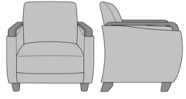

kwalu.

Ravello Lounge

Ravello Lounge Chair
Model: RVL132H
31.5W 28.75D 35H
23.5AH

Ravello Sofa
Model: RV3132H
76.5W 28.75D 35H
23.5AH

Ravello Love Seat
Model: RV2132H
54W 28.75D 35H
23.5AH

Ravello Pull-Out Sleepover

Ravello Pull Out Sleeper

Model: RVABB

37W 41D 36H

26AH 82.5Ext. Depth

Ravello Multiple

Ravello Tandem, Single-Seater, Curved Arm Shape, Kwalu Arm, Square Back
Model: RVG132HA
31.5W 28.75D 35H
23.5AH

Ravello Tandem, 2-Seater Gang, Curved Arm Shape, Kwalu Arm, Square Back
Model: RVG132HB
59.5W 28.75D 35H
23.5AH