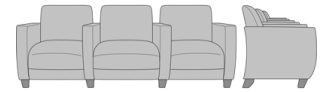

Ravello Tandem, 3-Seater Gang, Straight Arm Shape, Upholstered Arm, Square Back
Model: RVG212HC
94.5W 28.75D 35H
23.5AH