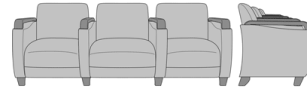

kwalu.

Ravello Lounge

Ravello Lounge Chair
Model: RVL132H
31.5W 28.75D 35H
23.5AH

Ravello Sofa
Model: RV3132H
76.5W 28.75D 35H
23.5AH

Ravello Love Seat
Model: RV2132H
54W 28.75D 35H
23.5AH

Ravello Pull-Out Sleepover

Ravello Pull Out Sleeper

Model: RVABB

37W 41D 36H

26AH 82.5Ext. Depth

Ravello Multiple

Ravello Tandem, Single-Seater, Curved Arm Shape, Kwalu Arm, Square Back
Model: RVG132HA
31.5W 28.75D 35H
23.5AH

Ravello Tandem, 2-Seater Gang, Curved Arm Shape, Kwalu Arm, Square Back
Model: RVG132HB
59.5W 28.75D 35H
23.5AH

Ravello Tandem, 3-Seater Gang, Curved Arm Shape, Kwalu Arm, Square Back
Model: RVG132HC
87.5W 28.75D 35H
23.5AH

Ravello Tandem, Single-Seater, Curved Arm Shape, Kwalu Arm, Scooped Back
Model: RVG138HA
31.5W 28.75D 35H
23.5AH

Ravello Tandem, 2-Seater Gang, Curved Arm Shape, Kwalu Arm, Scooped Back
Model: RVG138HB
59.5W 28.75D 35H
23.5AH

Ravello Tandem, 3-Seater Gang, Curved Arm Shape, Kwalu Arm, Scooped Back
Model: RVG138HC
31.5W 28.75D 35H
23.5AH