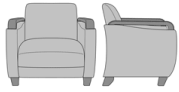

## Ravello Multiple

Ravello Tandem, Single-Seater, Curved Arm Shape, Kwalu Arm, Square Back  
Model: RVG132HA  
31.5W 28.75D 35H  
23.5AH

Ravello Tandem, 2-Seater Gang, Curved Arm Shape, Kwalu Arm, Square Back  
Model: RVG132HB  
59.5W 28.75D 35H  
23.5AH

Ravello Tandem, 3-Seater Gang, Curved Arm Shape, Kwalu Arm, Square Back  
Model: RVG132HC  
87.5W 28.75D 35H  
23.5AH

Ravello Tandem, Single-Seater, Curved Arm Shape, Kwalu Arm, Scooped Back  
Model: RVG138HA  
31.5W 28.75D 35H  
23.5AH