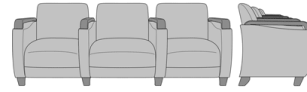

## Ravello Multiple

Ravello Tandem, Single-Seater, Curved Arm Shape, Kwalu Arm, Square Back  
Model: RVG132HA  
31.5W 28.75D 35H  
23.5AH

Ravello Tandem, 2-Seater Gang, Curved Arm Shape, Kwalu Arm, Square Back  
Model: RVG132HB  
59.5W 28.75D 35H  
23.5AH

Ravello Tandem, 3-Seater Gang, Curved Arm Shape, Kwalu Arm, Square Back  
Model: RVG132HC  
87.5W 28.75D 35H  
23.5AH

Ravello Tandem, Single-Seater, Curved Arm Shape, Kwalu Arm, Scooped Back  
Model: RVG138HA  
31.5W 28.75D 35H  
23.5AH

Ravello Tandem, 2-Seater Gang, Curved Arm Shape, Kwalu Arm, Scooped Back  
Model: RVG138HB  
59.5W 28.75D 35H  
23.5AH

Ravello Tandem, 3-Seater Gang, Curved Arm Shape, Kwalu Arm, Scooped Back  
Model: RVG138HC  
31.5W 28.75D 35H  
23.5AH