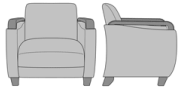

kwalu.

Ravello Pull-Out Sleeper

Ravello Pull Out Sleeper

Model: RVABB

37W 41D 36H

26AH 82.5Ext. Depth

Ravello Lounge

Ravello Lounge Chair
Model: RVL132H
31.5W 28.75D 35H
23.5AH

Ravello Sofa
Model: RV3132H
76.5W 28.75D 35H
23.5AH

Ravello Love Seat
Model: RV2132H
54W 28.75D 35H
23.5AH

Ravello Multiple

Ravello Tandem, Single-Seater, Curved Arm Shape, Kwalu Arm, Square Back
Model: RVG132HA
31.5W 28.75D 35H
23.5AH