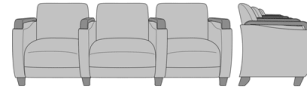

kwalu.

Ravello Pull-Out Sleeper

Ravello Pull Out Sleeper

Model: RVABB

37W 41D 36H

26AH 82.5Ext. Depth

Ravello Lounge

Ravello Lounge Chair
Model: RVL132H
31.5W 28.75D 35H
23.5AH

Ravello Sofa
Model: RV3132H
76.5W 28.75D 35H
23.5AH

Ravello Love Seat
Model: RV2132H
54W 28.75D 35H
23.5AH

Ravello Multiple

Ravello Tandem, Single-Seater, Curved Arm Shape, Kwalu Arm, Square Back
Model: RVG132HA
31.5W 28.75D 35H
23.5AH

Ravello Tandem, 2-Seater Gang, Curved Arm Shape, Kwalu Arm, Square Back
Model: RVG132HB
59.5W 28.75D 35H
23.5AH

Ravello Tandem, 3-Seater Gang, Curved Arm Shape, Kwalu Arm, Square Back
Model: RVG132HC
87.5W 28.75D 35H
23.5AH

Ravello Tandem, Single-Seater, Curved Arm Shape, Kwalu Arm, Scooped Back
Model: RVG138HA
31.5W 28.75D 35H
23.5AH

Ravello Tandem, 2-Seater Gang, Curved Arm Shape, Kwalu Arm, Scooped Back
Model: RVG138HB
59.5W 28.75D 35H
23.5AH